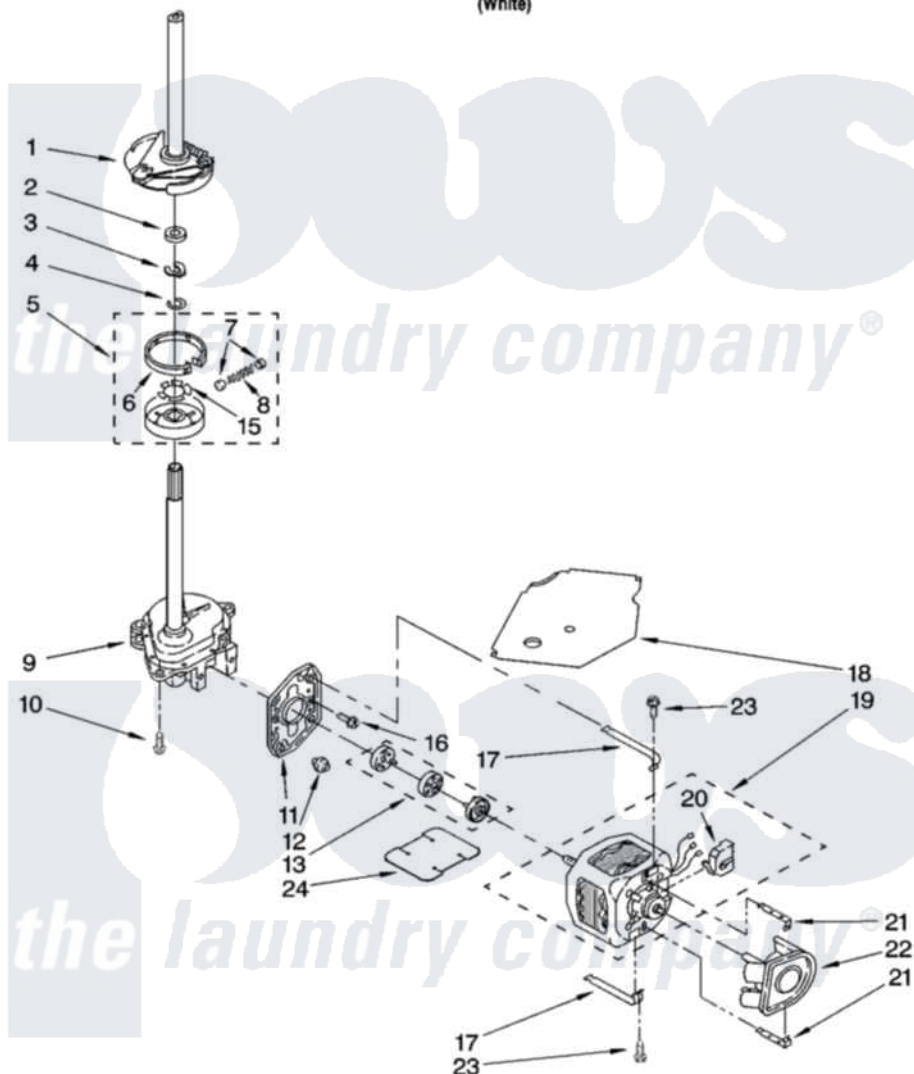

# Whirlpool IP43001 04 - BRAKE, CLUTCH, GEARCASE, MOTOR AND PUMP PARTS

## BRAKE, CLUTCH, GEARCASE, MOTOR AND PUMP PARTS

For Model: IP43001  
(White)

8180563

7

Whirlpool [Residential Whirlpool IP43001 Washer Parts](#) Parts Diagram 04 - BRAKE, CLUTCH, GEARCASE, MOTOR AND PUMP PARTS

[Click on the part number to view part](#)

Item	Original Part Number	Replaced By	Status	Part Description
1	388952	<a href="#">285792</a>		Basketdrive
2	<a href="#">63292</a>			Washer, Spin Tube Thrust
3	62697	<a href="#">W10080230</a>		Ring, Spin Tube Support
4	63283	<a href="#">285353</a>		Ring
5	3951311	<a href="#">285785</a>		Clutch
6	3951308	<a href="#">285790</a>		Lining
7	<a href="#">62646</a>			Cap, Clutch Spring
8	<a href="#">3946792</a>			Spring And Damper Assembly
9	3360630	<a href="#">3360629</a>		Gearcase
10	3357334	<a href="#">3400516</a>		Screw Anti-Rattle
11	<a href="#">62611</a>			Plate, Motor Mount To Gearcase
12	<a href="#">62691</a>			Grommet, Motor
13	285753	<a href="#">285753A</a>		Coupling
15	<a href="#">3355454</a>			Clip, Main Drive

16	<a href="#">3400516</a>		Screw Anti-Rattle
17	3349637	<a href="#">W10086010</a>	Retainer, Motor
18	<a href="#">3362089</a>		Shield, Tub To Motor
19	8528157	<a href="#">661600</a>	Motor, Main Drive
20	<a href="#">3952056</a>		Switch, Main Drive Motor
21	<a href="#">8546127</a>		Retainer, Pump
22	<a href="#">3363394</a>		Pump
23	3387485	<a href="#">273556</a>	Screw, 10-16 X 5/8
24	<a href="#">3946532</a>		Shield, Motor