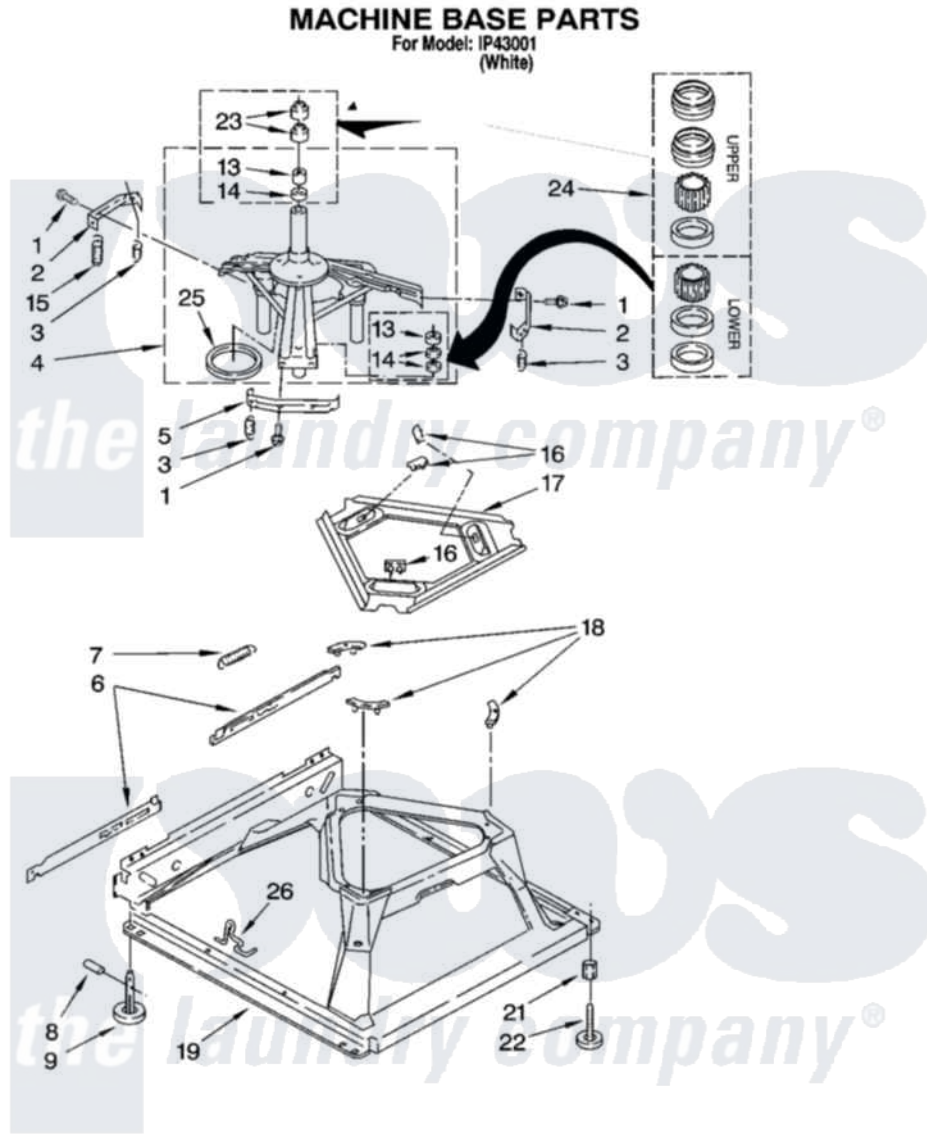

Whirlpool IP43001 05 - MACHINE BASE PARTS

8

8180563

Whirlpool Residential Whirlpool IP43001 Washer Parts Parts Diagram 05 - MACHINE BASE PARTS
[Click on the part number to view part](#)

Item	Original Part Number	Replaced By	Status	Part Description
1	3400076			Screw, Bracket Mounting
2	64067			Bracket, Spring Outer
3	63907			Spring, Suspension
4	3362087	280184		Support
5	64065			Bracket, Spring Outer
6	63466			Link, Leveling Mechanism
7	62597	8316845		Spring
8	62837			Pin, Knurled
9	62596	285244		Feet-Leveling
13	3347047	8546455		Bearing, Centerpost
14	357409	359449		Seal, Agitator Shaft
15	388492	W10250667		Spring, Counterweight
16	62568	285219		Pad
17	3946509			Plate, Suspension
18	3363660	285744		Pad
19	3946512	285771		Base

21	3359452		Nut, Lock
22	389102	W10001130	Foot, Leveling
23	356934	8577376	Seal, Centerpost
24	285203		Centerpost Bearing Kit
25	63134		Ring, Sound Deadening
26	63806	W10145155	Retainer, Suspension Spring