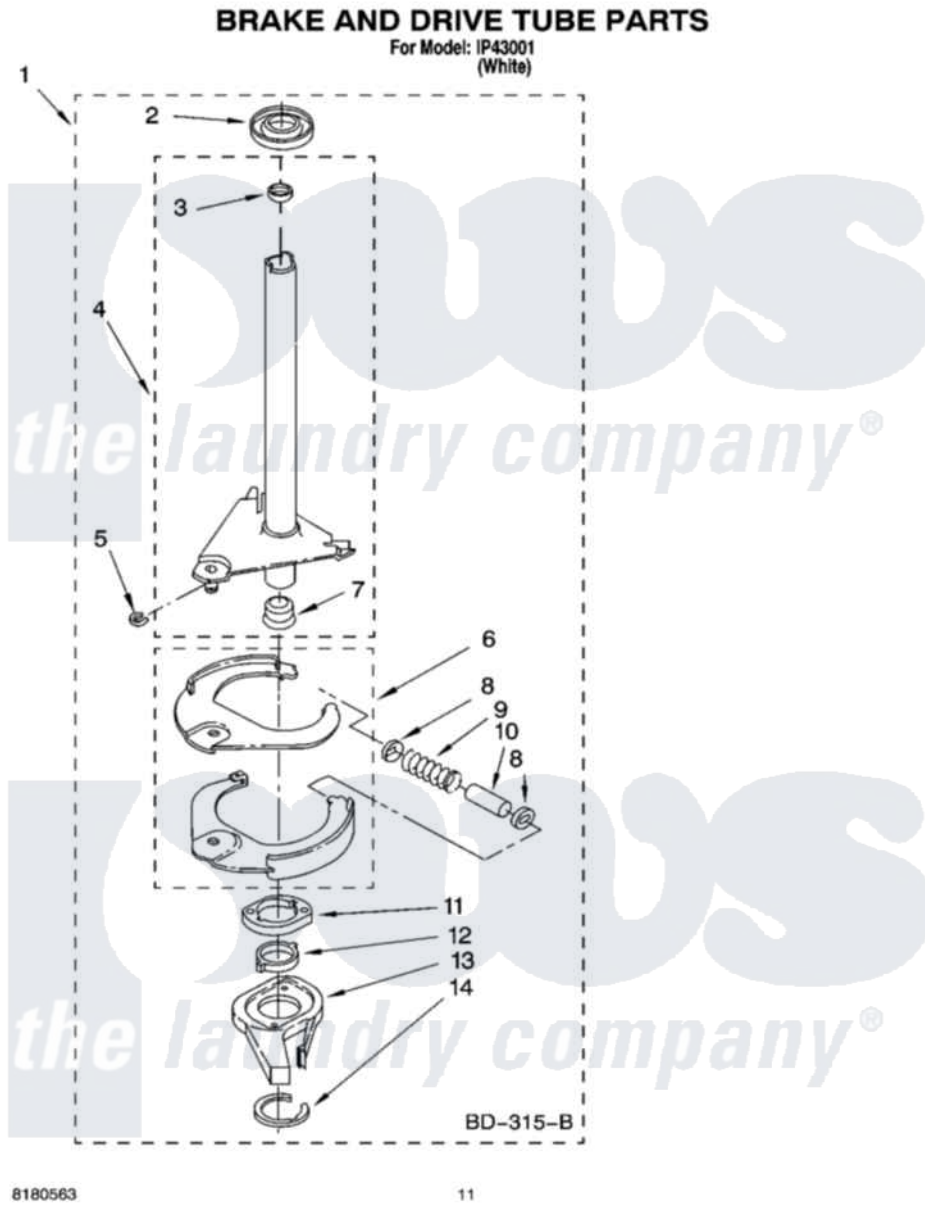

# Whirlpool IP43001 07 - BRAKE AND DRIVE TUBE PARTS

Whirlpool [Residential Whirlpool IP43001 Washer Parts](#) Parts Diagram 07 - BRAKE AND DRIVE TUBE PARTS  
Click on the part number to view part

Item	Original Part Number	Replaced By	Status	Part Description
1	388952	<a href="#">285792</a>		Basketdrive
2	<a href="#">62658</a>			Ring, Thrust
3	<a href="#">356427</a>			Seal, Spin Pinion
4	64027	<a href="#">64208</a>		Tube-Spin
5	64035	<a href="#">W10083190</a>		Ring, Retaining
6	64232	<a href="#">285438</a>		Shoe-Brake
7	62703	<a href="#">8546462</a>		"T" Bearing, Spin Tube
8	3353956	<a href="#">285658</a>		Sleeve
9	387806		Not Available	Spring, Brake
10	3355360	<a href="#">285658</a>		Sleeve
11	661516	<a href="#">8546461</a>		Cam, Brake Release
12	<a href="#">63022</a>			Sleeve, Cam
13	64194	<a href="#">285790</a>		Lining
14	90368	<a href="#">W10083200</a>		Ring, Retaining
"	BLANK		Not Available	Following Parts Not Illustrated
"	<a href="#">285208</a>			Lubricant