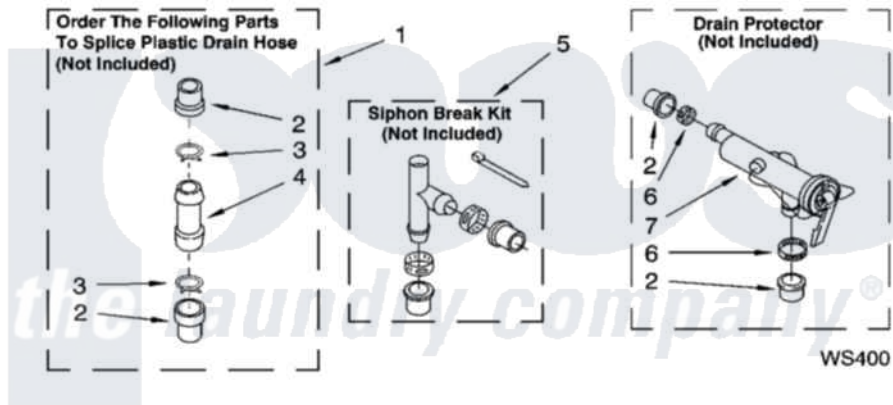

**WATER SYSTEM PARTS**

For Model: IP43001  
(White)

8180563

13

Whirlpool [Residential Whirlpool IP43001 Washer Parts](#) Parts Diagram 09 - WATER SYSTEM PARTS  
Click on the part number to view part

Item	Original Part Number	Replaced By	Status	Part Description
1	<a href="#">285442</a>			Water System Parts
2	<a href="#">285321</a>			Water System Parts
3	370447	<a href="#">285655</a>		Clamp, Hose
4	<a href="#">16272</a>			Connector, Straight
5	<a href="#">285320</a>			Water System Parts
6	65349	<a href="#">285655</a>		Clamp, Hose
7	<a href="#">367031</a>			Water System Parts