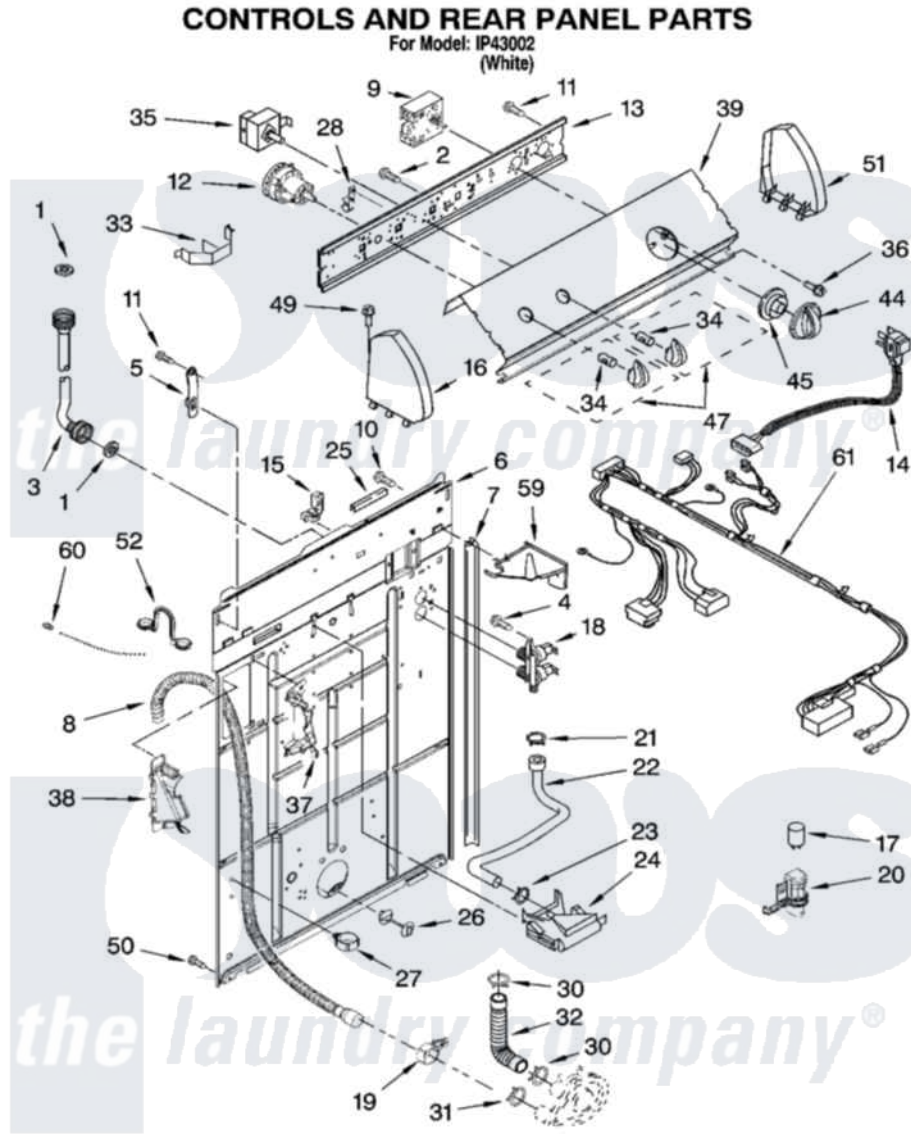

Whirlpool IP43002 02 - CONTROLS AND REAR PANEL PARTS

8180639

3

Whirlpool [Residential Whirlpool IP43002 Washer Parts](#) Parts Diagram 02 - CONTROLS AND REAR PANEL PARTS
Click on the part number to view part

Item	Original Part Number	Replaced By	Status	Part Description
1	3976300	16123		Washer Inlet-Hose Miscellaneous Parts Must be Ordered Separately.
2	3400073			Screw, Ground
3	8571377	89503		Hose-Inlet
"	8571378	89503		Hose-Inlet
4	9740848			Screw, Mixing Valve Mounting
5	8568314			Strap, Console
6	8318015			Panel, Rear
7	62747			Pad, Rear Panel
8	8559373	W10096921		Drain Hose Assembly
9	8557301			Timer, Control
10	3351614			Screw, Gearcase Cover Mounting
11	90767			Screw, 8A X 3/8 HeX Washer Head Tapping
12	3366848	W10339229		Switch-WL
13	3948608			Bracket, Control