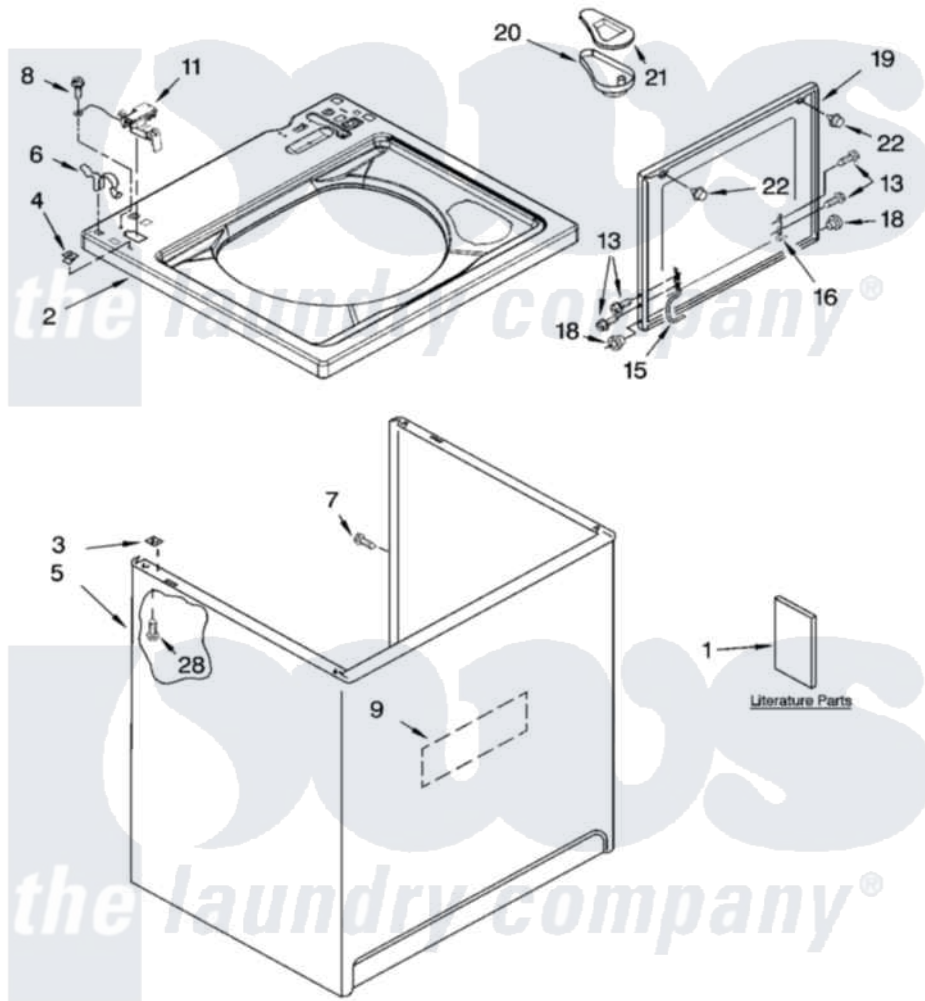

Whirlpool IP43003 01 - TOP AND CABINET PARTS

TOP AND CABINET PARTS

For Model: IP43003
(White)

AUTOMATIC
WASHER

8-05 Litho in U.S.A. (drd)

1

Part No. 8180788

Whirlpool [Residential Whirlpool IP43003 Washer Parts](#) Parts Diagram 01 - TOP AND CABINET PARTS

[Click on the part number to view part](#)

Item	Original Part Number	Replaced By	Status	Part Description
1	3956025		Not Available	Installation Instructions
"	3955923		Not Available	Feature Sheet
"	3955877		Not Available	Use & Care Guide
"	8557303		Not Available	Wiring Diagram
2	8543451	8543447		Top
3	62750			Spacer, Cabinet To Top (4)
4	357213			Nut, Push-In
5	63424			Cabinet
6	62780			Clip, Top And Cabinet And Rear Panel
7	3357011	308685		Side Trim)
8	3351614			Screw, Gearcase Cover Mounting
9	3976348			Absorber, Sound
11	8318084			Switch, Lid
13	355274	W10119828		Screw, Lid Hinge Mounting
15	8559336	W10225136		Hinge 7 Pad Assembly

16	91770		Hinge, Lid
18	8319539		Bearing, Lid Hinge
19	8558398	W10193861	Lid
20	8519517		Dispenser, Bleach
21	3955788		Cover, Dispenser
22	9724509		Bumper, Lid
28	3390631		Screw, 10-16 X 3/8