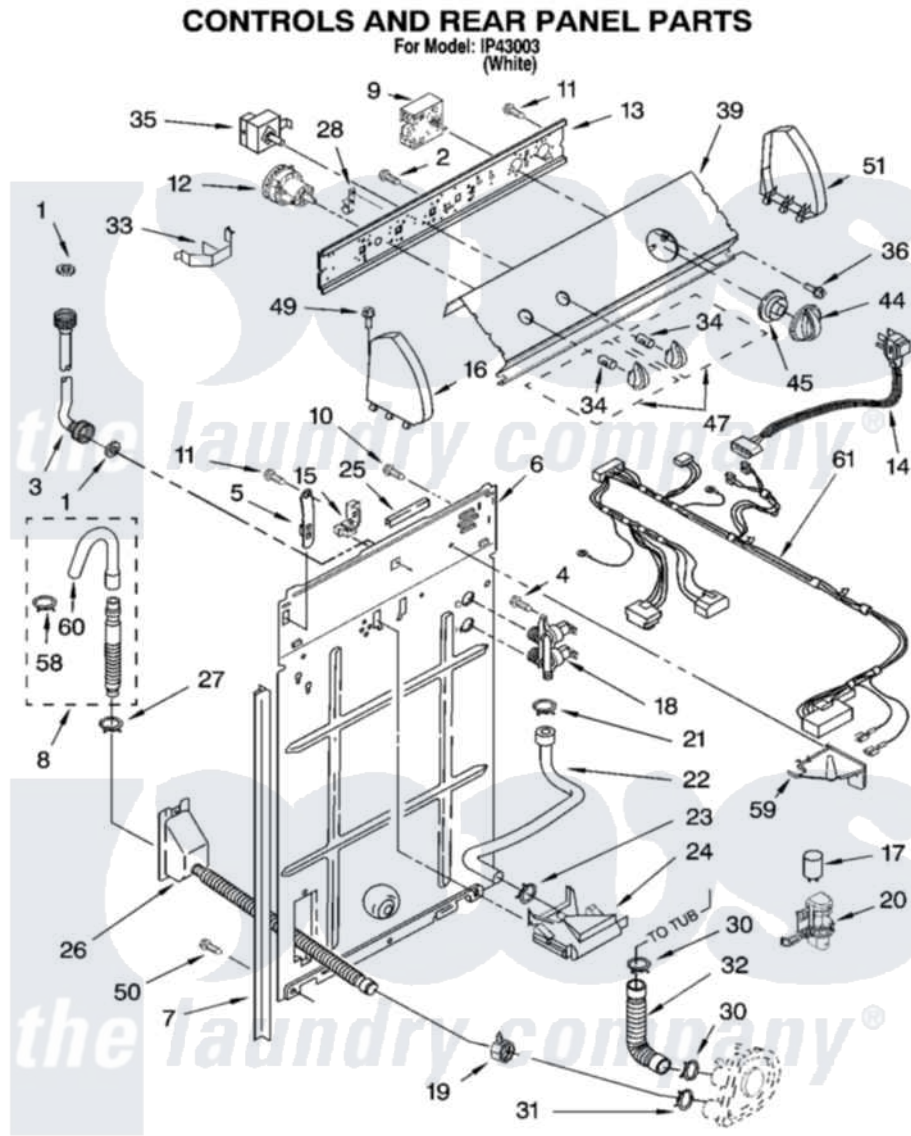

# Whirlpool IP43003 02 - CONTROLS AND REAR PANEL PARTS

8180788

3

Whirlpool [Residential Whirlpool IP43003 Washer Parts](#) Parts Diagram 02 - CONTROLS AND REAR PANEL PARTS  
Click on the part number to view part

Item	Original Part Number	Replaced By	Status	Part Description
1	3976300	<a href="#">16123</a>		Washer Inlet-Hose Miscellaneous Parts Must be Ordered Separately.
2	<a href="#">3400073</a>			Screw, Ground
3	8571377	<a href="#">89503</a>		Hose-Inlet
"	8571378	<a href="#">89503</a>		Hose-Inlet
4	<a href="#">9740848</a>			Screw, Mixing Valve Mounting
5	<a href="#">8568314</a>			Strap, Console
6	<a href="#">3357978</a>			Panel, Rear
7	<a href="#">62747</a>			Pad, Rear Panel
8	3951609	<a href="#">285664</a>		Hose
"	661577	<a href="#">285666</a>		Hose
"	3357090	<a href="#">285702</a>		Hose
9	<a href="#">8557301</a>			Timer, Control
10	<a href="#">3351614</a>			Screw, Gearcase Cover Mounting
11	<a href="#">90767</a>			Screw, 8A X 3/8 HeX Washer Head Tapping