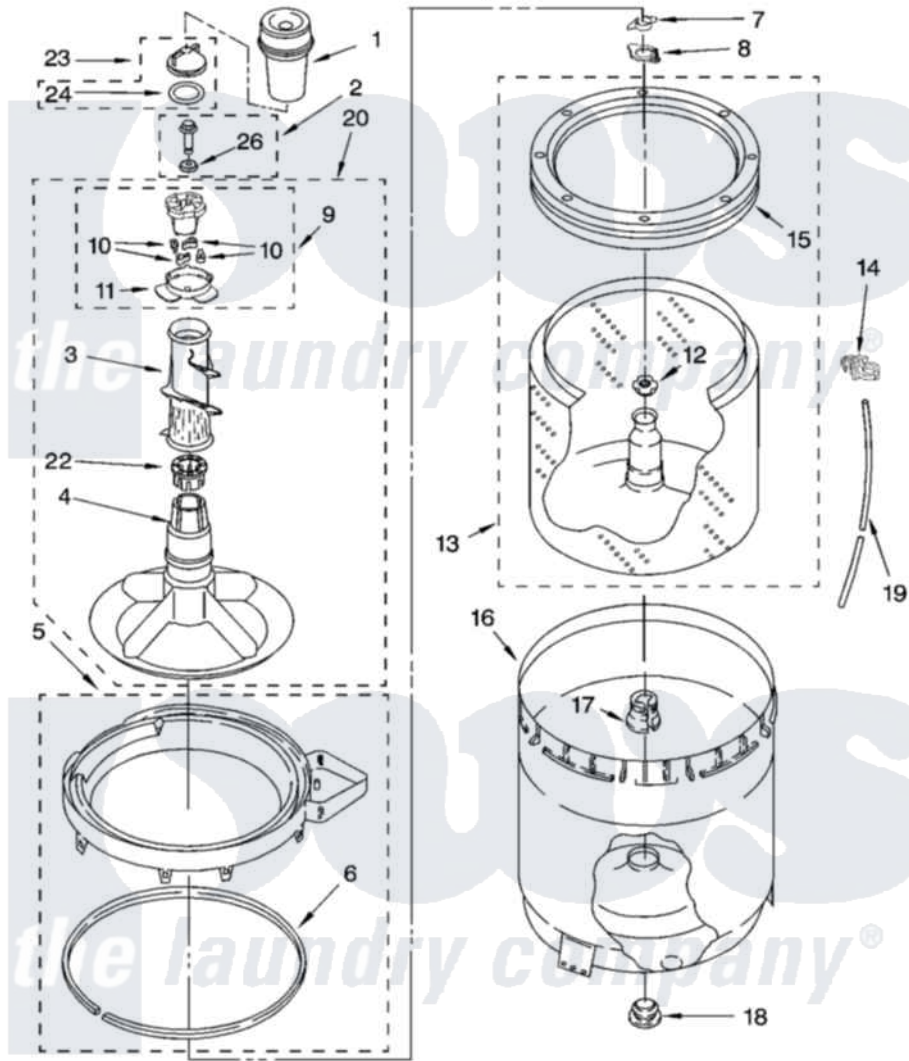

Whirlpool IP43003 03 - AGITATOR, BASKET AND TUB PARTS

AGITATOR, BASKET AND TUB PARTS

For Model: IP43003
(White)

8180788

5

Whirlpool [Residential Whirlpool IP43003 Washer Parts](#) Parts Diagram 03 - AGITATOR, BASKET AND TUB PARTS
Click on the part number to view part

Item	Original Part Number	Replaced By	Status	Part Description
1	63580			Dispenser, Fabric Softener
2	358237			Screw And Washer
3	3363003			Mover, Clothes
4	3347288			Agitator
5	8528150	W10445870		Ring-Tub
6	3976308			Gasket, Tub Ring
7	3354845			Clip, Agitator
8	8543666			Washer, Agitator
9	3363663	285811		Cam-Agitator
10	3366877	80040		Dog-Agitator
11	3363661			Bearing, Driven Cam
12	21366			Nut, Spanner
13	8526016	W10389328		Clothes Container, Assembly
14	2219077			Clip, Pressure Switch Hose
15	8519788	387240		Ring, Balance
16	63849			Strain Relief, Power Cord

17	389140		Tub Block, Basket Drive
18	383727		Gasket, Centerpodt
19	3347780	353244	Hose, Pressure Switch
20	3946501		Agitator, Assembly
22	3350389	285587	Washer
23	3354733	W10074580	Cap, Barrier
24	3348855	W10072840	Fabric Softener
26	3949550		Washer