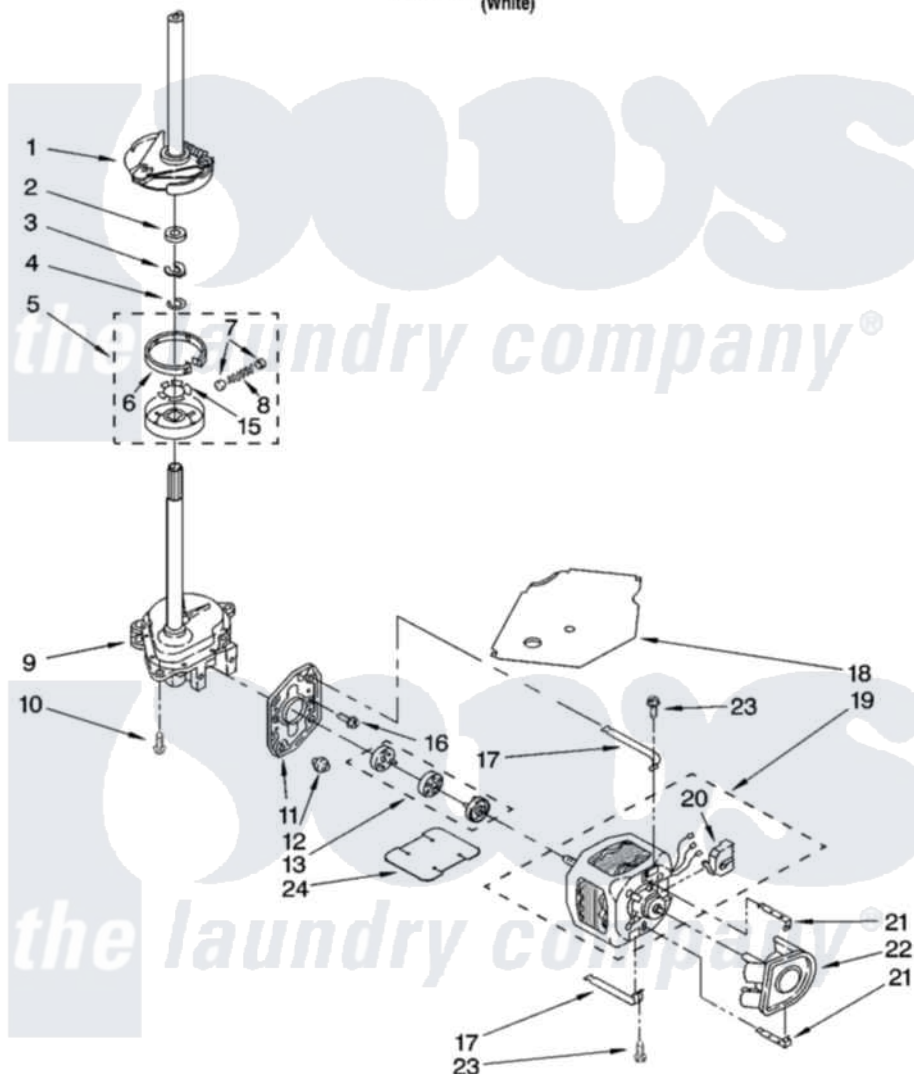

Whirlpool IP43003 04 - BRAKE, CLUTCH, GEARCASE, MOTOR AND PUMP PARTS

BRAKE, CLUTCH, GEARCASE, MOTOR AND PUMP PARTS

For Model: IP43003
(White)

8180788

7

Whirlpool Residential Whirlpool IP43003 Washer Parts Parts Diagram 04 - BRAKE, CLUTCH, GEARCASE, MOTOR AND PUMP PARTS

Click on the part number to view part

Item	Original Part Number	Replaced By	Status	Part Description
1	388952	285792		Basketdrive
2	63292			Washer, Spin Tube Thrust
3	62697	W10080230		Ring, Spin Tube Support
4	63283	285353		Ring
5	3951311	285785		Clutch
6	3951308	285790		Lining
7	62646			Cap, Clutch Spring
8	3946792			Spring And Damper Assembly
9	3360630	3360629		Gearcase
10	3357334	3400516		Screw Anti-Rattle
11	62611			Plate, Motor Mount To Gearcase
12	62691			Grommet, Motor
13	285753	285753A		Coupling
15	3355454			Clip, Main Drive

16	3400516		Screw Anti-Rattle
17	3349637	W10086010	Retainer, Motor
18	3362089		Shield, Tub To Motor
19	8528157	661600	Motor, Main Drive
20	3952056		Switch, Main Drive Motor
21	8546127		Retainer, Pump
22	3363394		Pump
23	3387485	273556	Screw, 10-16 X 5/8
24	3946532		Shield, Motor