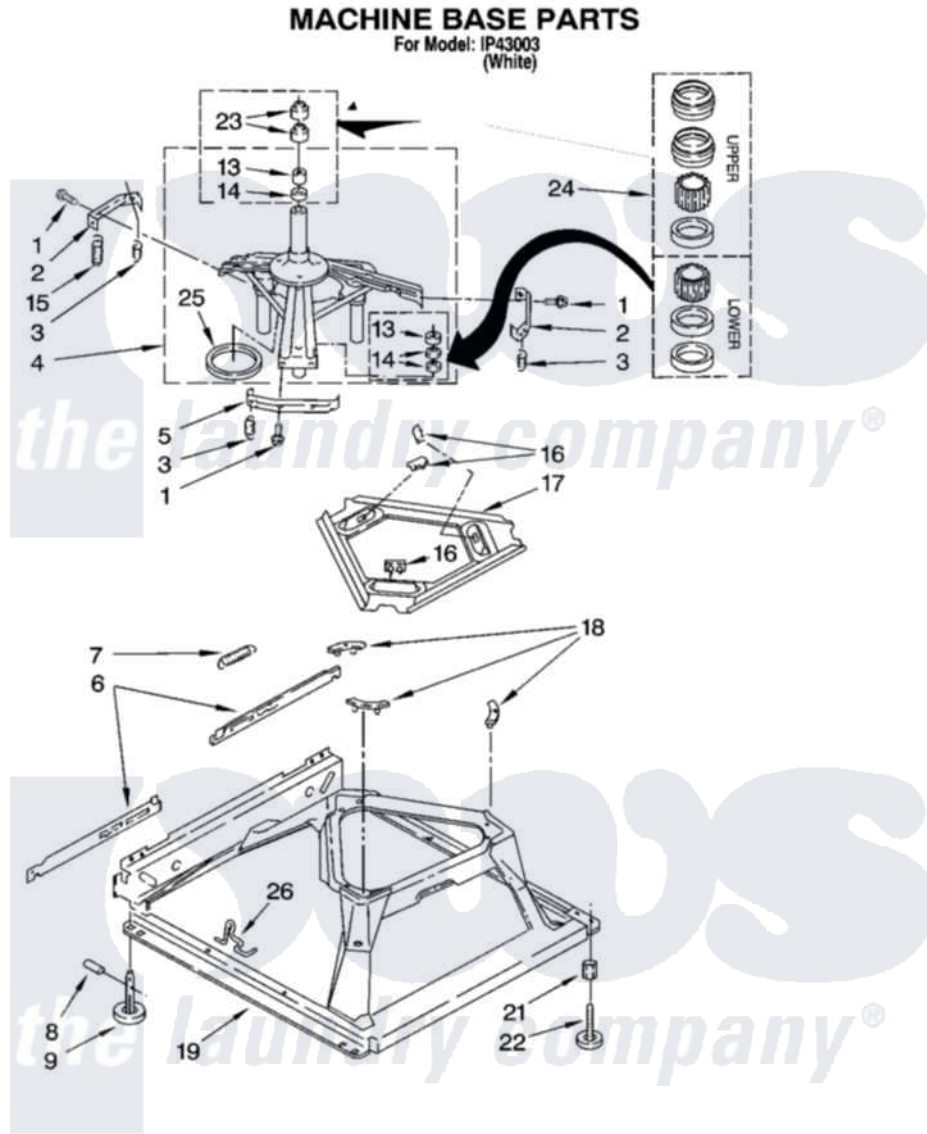

Whirlpool IP43003 05 - MACHINE BASE PARTS

Whirlpool Residential Whirlpool IP43003 Washer Parts Parts Diagram 05 - MACHINE BASE PARTS
Click on the part number to view part

Item	Original Part Number	Replaced By	Status	Part Description
1	3400076			Screw, Bracket Mounting
2	64067			Bracket, Spring Outer
3	63907			Spring, Suspension
4	8575214	280184		Support
5	64065			Bracket, Spring Outer
6	63466			Link, Leveling Mechanism
7	62597	8316845		Spring
8	62837			Pin, Knurled
9	62596	285244		Feet-Leveling
13	3347047	8546455		Bearing, Centerpost
14	357409	359449		Seal, Agitator Shaft
15	388492	W10250667		Spring, Counterweight
16	62568	285219		Pad
17	3946509			Plate, Suspension
18	3363660	285744		Pad
19	3946512	285771		Base

21	3359452		Nut, Lock
22	389102	W10001130	Foot, Leveling
23	356934	8577376	Seal, Centerpost
24	285203		Centerpost Bearing Kit
25	63134		Ring, Sound Deadening
26	63806	W10145155	Retainer, Suspension Spring