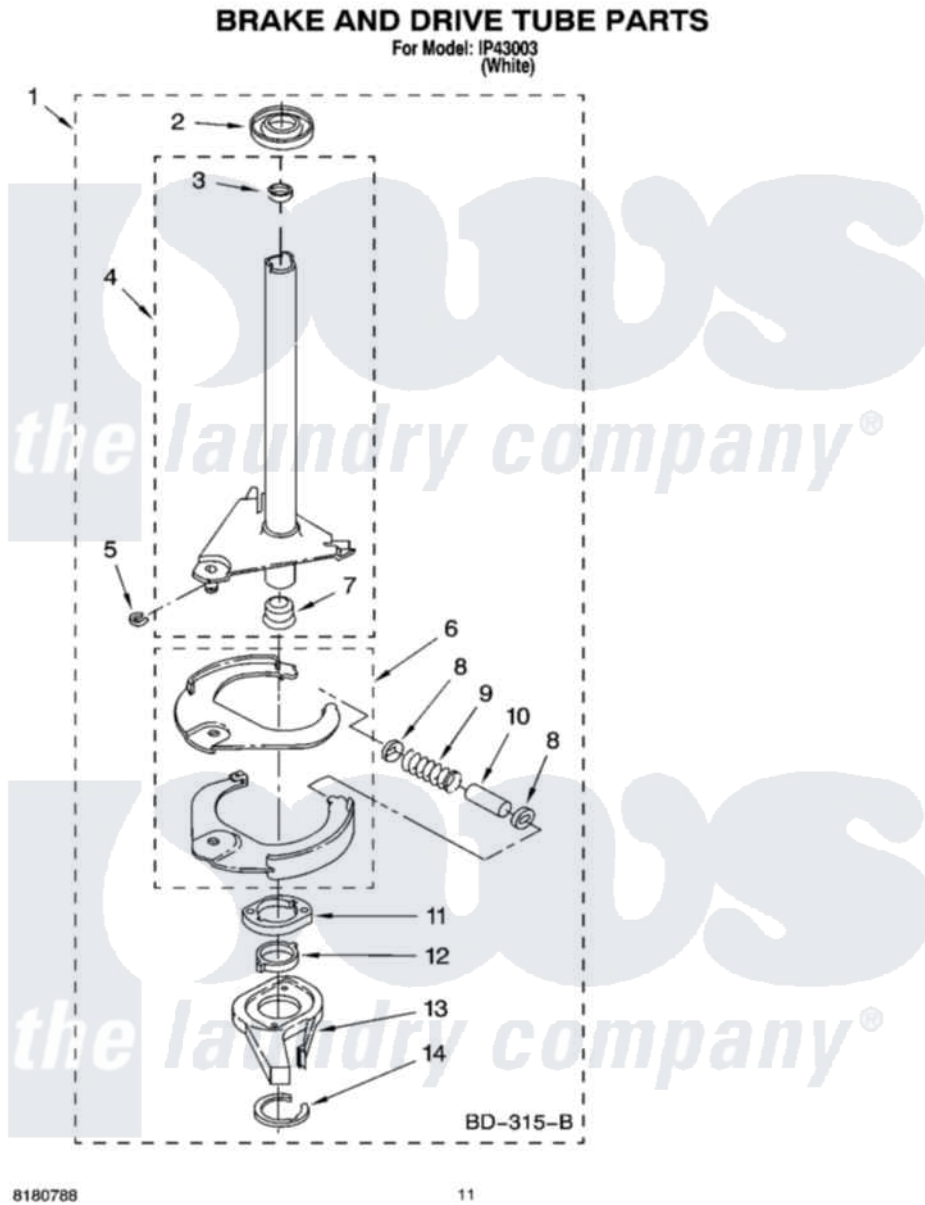

Whirlpool IP43003 07 - BRAKE AND DRIVE TUBE PARTS

Whirlpool [Residential Whirlpool IP43003 Washer Parts](#) Parts Diagram 07 - BRAKE AND DRIVE TUBE PARTS
Click on the part number to view part

Item	Original Part Number	Replaced By	Status	Part Description
1	388952	285792		Basketdrive
2	62658			Ring, Thrust
3	356427			Seal, Spin Pinion
4	64027	64208		Tube-Spin
5	64035	W10083190		Ring, Retaining
6	64232	285438		Shoe-Brake
7	62703	8546462		"T" Bearing, Spin Tube
8	3353956	285658		Sleeve
9	387806		Not Available	Spring, Brake
10	3355360	285658		Sleeve
11	661516	8546461		Cam, Brake Release
12	63022			Sleeve, Cam
13	64194	285790		Lining
14	90368	W10083200		Ring, Retaining
"	BLANK		Not Available	Following Parts Not Illustrated
"	285208			Lubricant