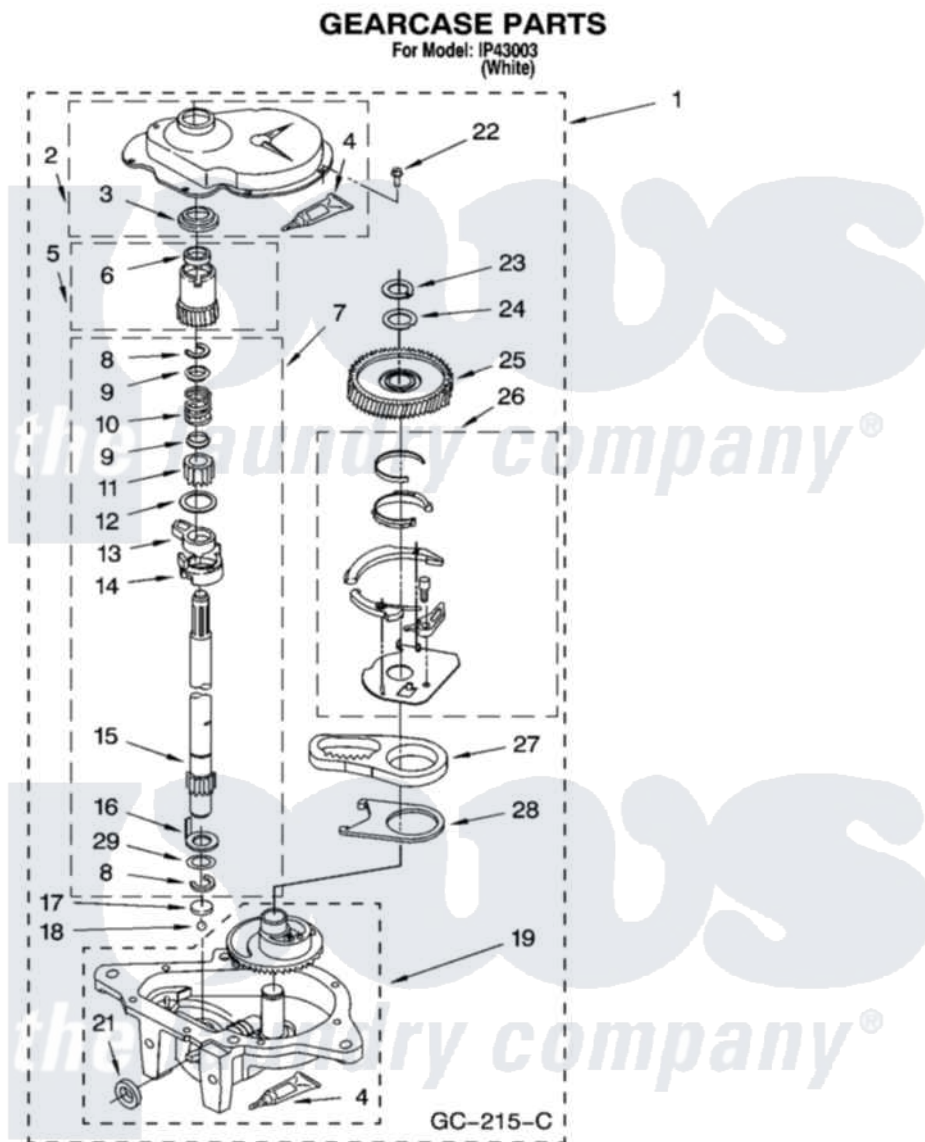

Whirlpool IP43003 08 - GEARCASE PARTS

12

8180788

Whirlpool [Residential Whirlpool IP43003 Washer Parts](#) Parts Diagram 08 - GEARCASE PARTS
Click on the part number to view part

Item	Original Part Number	Replaced By	Status	Part Description
1	3360630	3360629		Gearcase
2	285202			Cover, Gearcase
3	3349985			Seal, Gearcase Cover
4	285195			Sealer Sealer, Gasket
5	63320	285362		Gear and Pinion
6	356427			Seal, Spin Pinion
7	389387			Shaft, Agitator
8	90369		Not Available	Ring, Retaining (2)
9	62677			Retainer, Spring
10	62676			Spring, Agitator
11	63273	285509		Shaft, Agitator
12	62619			Washer, Agitator Gear
13	62580	285206		Cam-Agitator
14	62581	285206		Cam-Agitator
15	285509			Shaft, Agitator
16	62618			Washer, Cam Thrust

17	16018	285205	Bearing
18	85529	285205	Bearing
19	389230	285515	Gearcase
21	285352		Seal Kit, Thrust Plug
22	3351614		Screw, Gearcase Cover Mounting
23	3362552	285765	Ring-Retr
24	285735	285766	Washer Kit, Thrust
25	62570	285362	Gear and Pinon
26	388253	999516	Shelf-Glas
27	3349296	8546456	Rack, Connecting
28	62621		Actuator, Shift
29	388815		Washer, Intermediate 1 3976263 Miscellaneous Parts Bag 2 3976300 Washer, Inlet Hose 3 3366913 Clamp, Hose