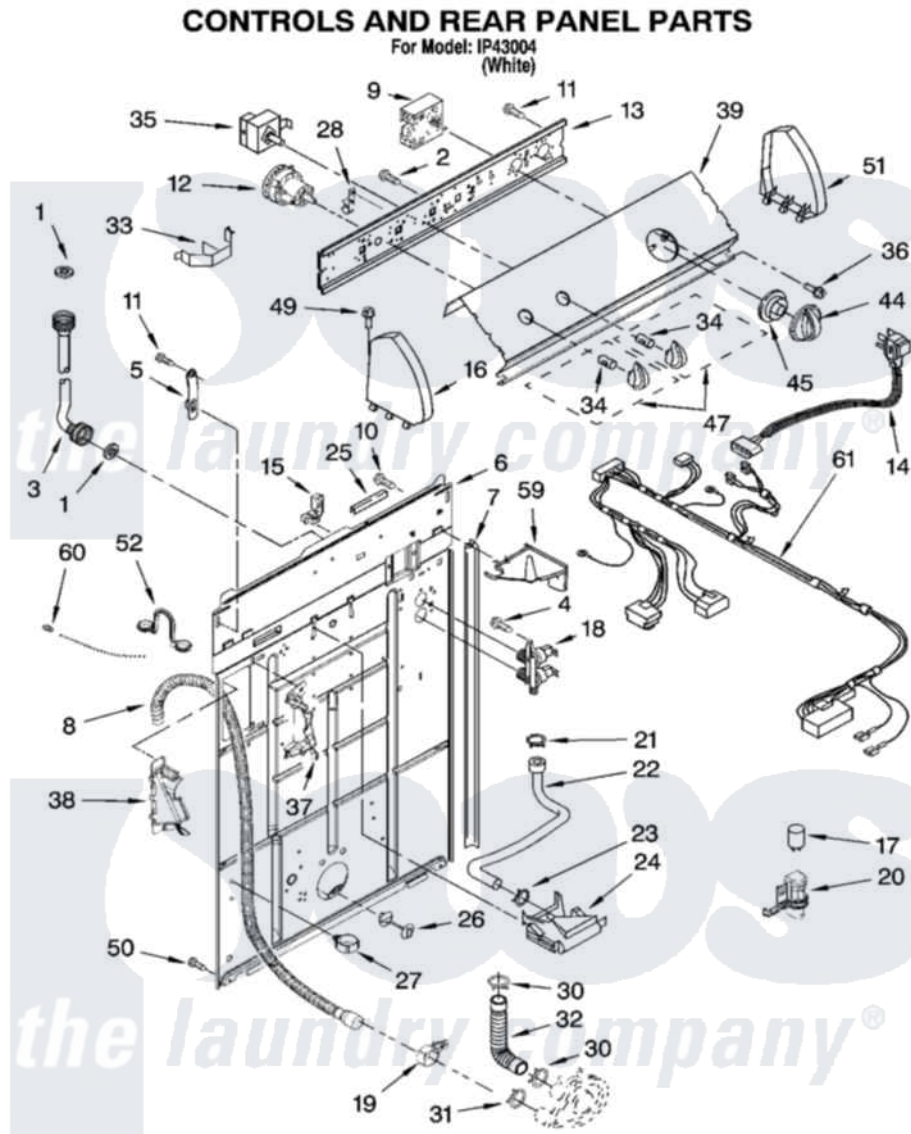

Whirlpool IP43004 02 - CONTROLS AND REAR PANEL PARTS

8180913

3

Whirlpool [Residential Whirlpool IP43004 Washer Parts](#) Parts Diagram 02 - CONTROLS AND REAR PANEL PARTS
Click on the part number to view part

Item	Original Part Number	Replaced By	Status	Part Description
1	3976300	16123		Washer Inlet-Hose Miscellaneous Parts Must be Ordered Separately.
2	3400073			Screw, Ground
3	8571377	89503		Hose-Inlet
"	8571378	89503		Hose-Inlet
4	9740848			Screw, Mixing Valve Mounting
5	8568314			Strap, Console
6	8318015			Panel, Rear
7	62747			Pad, Rear Panel
8	8559373	W10096921		Drain Hose Assembly
9	8557301			Timer, Control
10	3351614			Screw, Gearcase Cover Mounting
11	90767			Screw, 8A X 3/8 HeX Washer Head Tapping
12	3366848	W10339229		Switch-WL
13	3948608			Bracket, Control