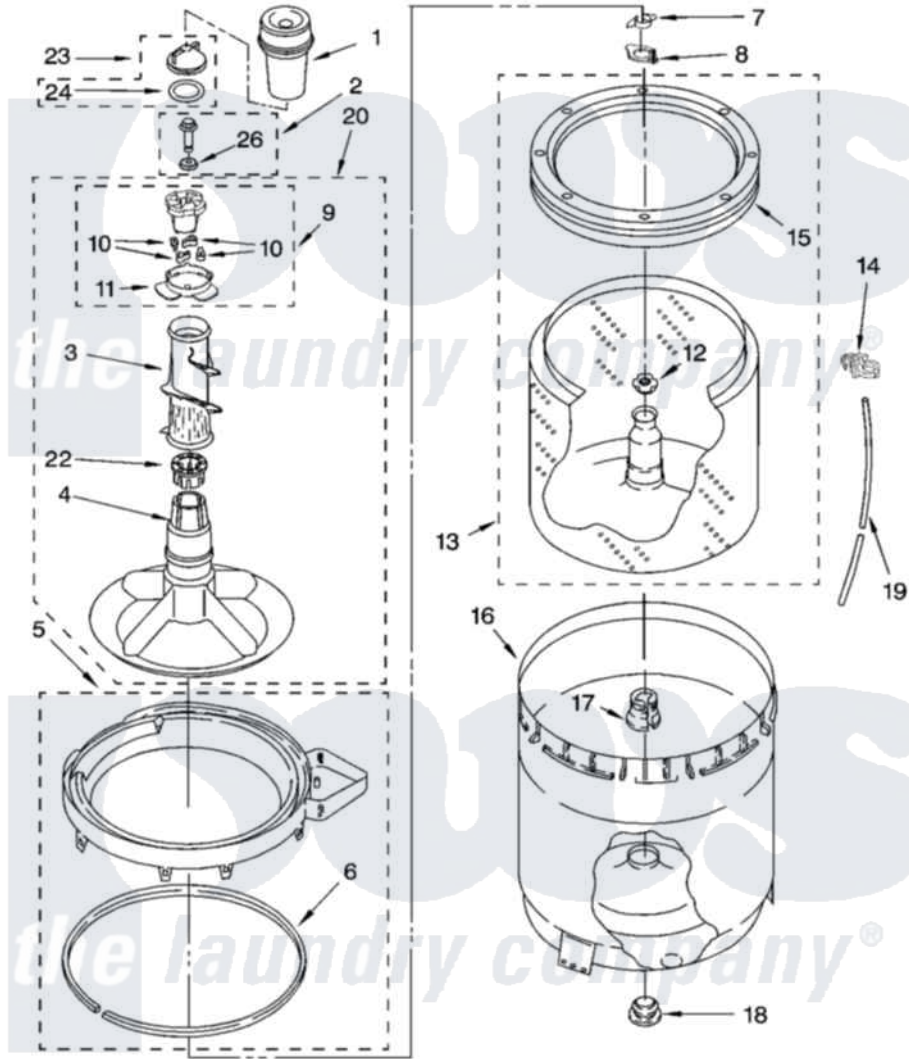

Whirlpool IP43004 03 - AGITATOR, BASKET AND TUB PARTS

AGITATOR, BASKET AND TUB PARTS

For Model: IP43004
(White)

8180913

5

Whirlpool [Residential Whirlpool IP43004 Washer Parts](#) Parts Diagram 03 - AGITATOR, BASKET AND TUB PARTS
Click on the part number to view part

Item	Original Part Number	Replaced By	Status	Part Description
1	63580			Dispenser, Fabric Softener
2	358237			Screw And Washer
3	3363003			Mover, Clothes
4	3347288			Agitator
5	8528150	W10445870		Ring-Tub
6	3976308			Gasket, Tub Ring
7	3354845			Clip, Agitator
8	8543666			Washer, Agitator
9	3363663	285811		Cam-Agitator
10	3366877	80040		Dog-Agitator
11	3363661			Bearing, Driven Cam
12	21366			Nut, Spanner
13	8526016	W10389328		Clothes Container, Assembly
14	2219077			Clip, Pressure Switch Hose
15	8519788	387240		Ring, Balance
16	63849			Strain Relief, Power Cord

17	389140		Tub Block, Basket Drive
18	383727		Gasket, Centerpodt
19	3347780	353244	Hose, Pressure Switch
20	3946501		Agitator, Assembly
22	3350389	285587	Washer
23	3354733	W10074580	Cap, Barrier
24	3348855	W10072840	Fabric Softener
26	3949550		Washer