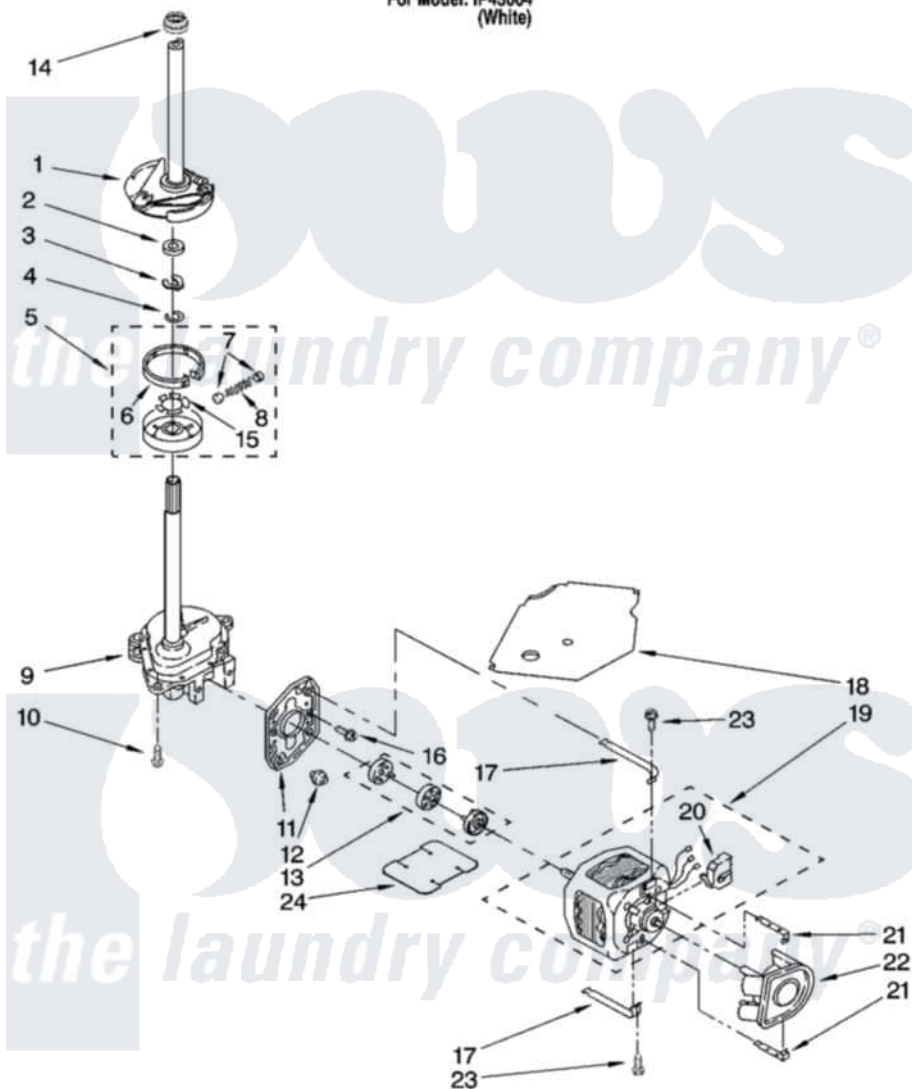

Whirlpool IP43004 04 - BRAKE, CLUTCH, GEARCASE, MOTOR AND PUMP PARTS

BRAKE, CLUTCH, GEARCASE, MOTOR AND PUMP PARTS

For Model: IP43004
(White)

8180913

7

Whirlpool [Residential Whirlpool IP43004 Washer Parts](#) Parts Diagram 04 - BRAKE, CLUTCH, GEARCASE, MOTOR AND PUMP PARTS

[Click on the part number to view part](#)

Item	Original Part Number	Replaced By	Status	Part Description
1	388952	285792		Basketdrive
2	63292			Washer, Spin Tube Thrust
3	62697	W10080230		Ring, Spin Tube Support
4	63283	285353		Ring
5	3951311	285785		Clutch
6	3951308	285790		Lining
7	62646			Cap, Clutch Spring
8	3946792			Spring And Damper Assembly
9	3360630	3360629		Gearcase
10	3357334	3400516		Screw Anti-Rattle
11	62611			Plate, Motor Mount To Gearcase
12	62691			Grommet, Motor
13	285753	285753A		Coupling
14	8577374			Seal, Centerpost

15	3355454		Clip, Main Drive
16	3400516		Screw Anti-Rattle
17	3349637	W10086010	Retainer, Motor
18	3362089		Shield, Tub To Motor
19	8528157	661600	Motor, Main Drive
20	3952056		Switch, Main Drive Motor
21	8546127		Retainer, Pump
22	3363394		Pump
23	3387485	273556	Screw, 10-16 X 5/8
24	3946532		Shield, Motor