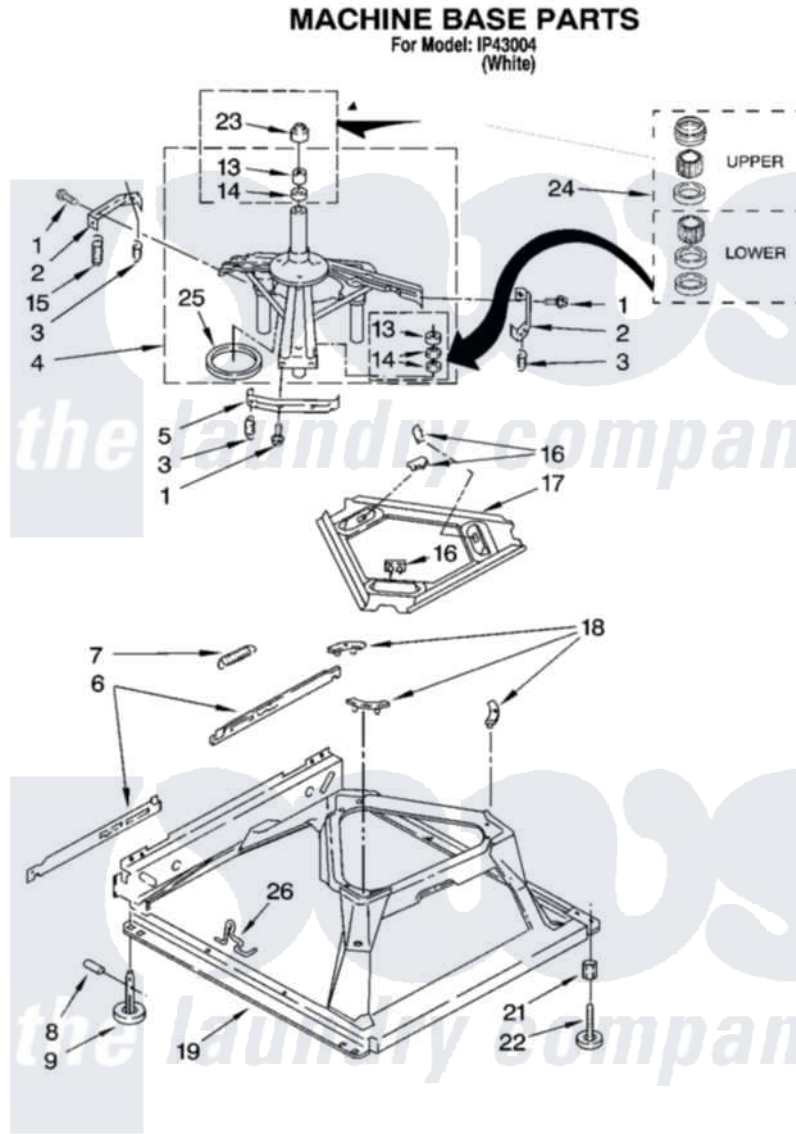

Whirlpool IP43004 05 - MACHINE BASE PARTS

8

8180913

Whirlpool Residential Whirlpool IP43004 Washer Parts Parts Diagram 05 - MACHINE BASE PARTS
Click on the part number to view part

Item	Original Part Number	Replaced By	Status	Part Description
1	3400076			Screw, Bracket Mounting
2	64067			Bracket, Spring Outer
3	63907			Spring, Suspension
4	8575214	280184		Support
5	64065			Bracket, Spring Outer
6	63466			Link, Leveling Mechanism
7	62597	8316845		Spring
8	62837			Pin, Knurled
9	62596	285244		Feet-Leveling
13	3347047	8546455		Bearing, Centerpost
14	357409	359449		Seal, Agitator Shaft
15	388492	W10250667		Spring, Counterweight
16	62568	285219		Pad
17	3946509			Plate, Suspension
18	3363660	285744		Pad
19	3946512	285771		Base

21	3359452		Nut, Lock
22	389102	W10001130	Foot, Leveling
23	8577376		Seal, Centerpost
24	285203		Centerpost Bearing Kit
25	63134		Ring, Sound Deadening
26	63806	W10145155	Retainer, Suspension Spring