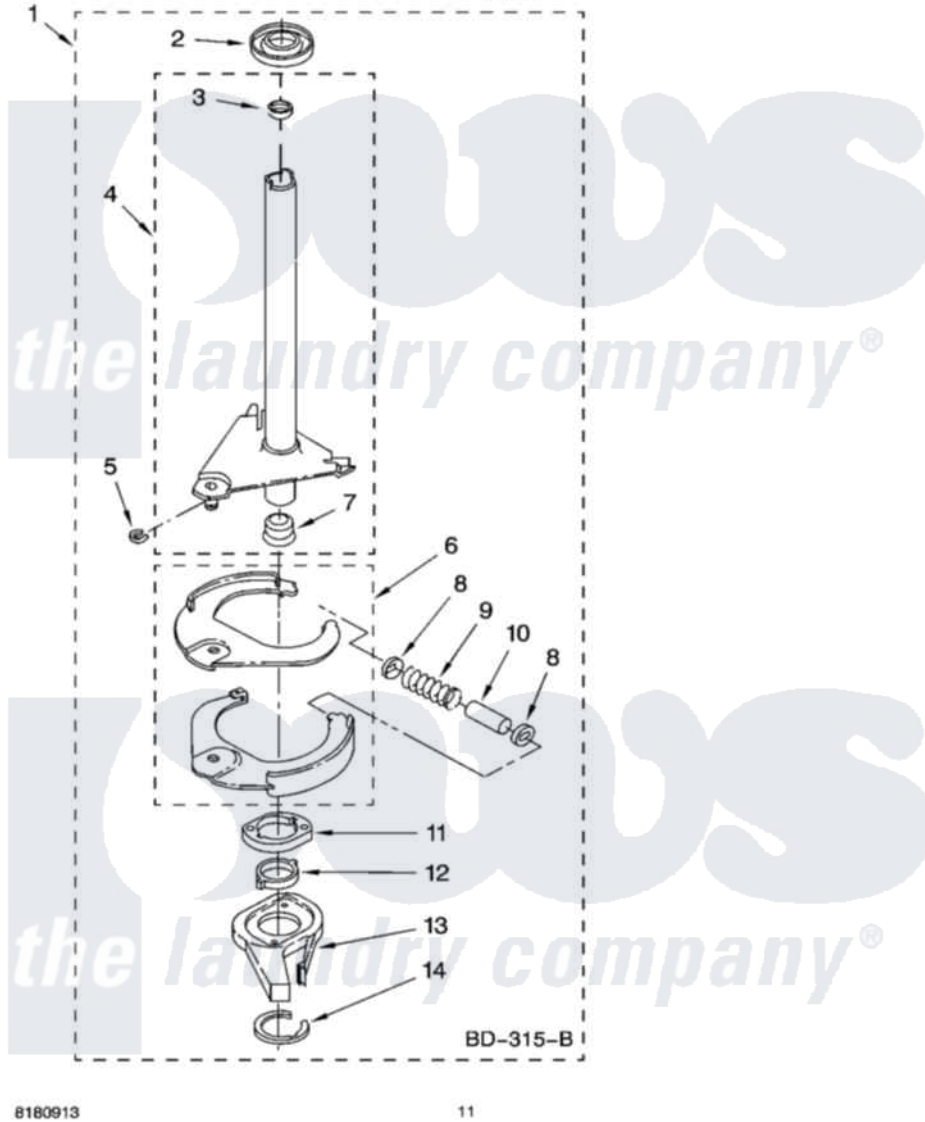

Whirlpool IP43004 07 - BRAKE AND DRIVE TUBE PARTS

BRAKE AND DRIVE TUBE PARTS

For Model: IP43004
(White)

8180913

11

Whirlpool [Residential Whirlpool IP43004 Washer Parts](#) Parts Diagram 07 - BRAKE AND DRIVE TUBE PARTS
Click on the part number to view part

Item	Original Part Number	Replaced By	Status	Part Description
1	388952	285792		Basketdrive
2	62658			Ring, Thrust
3	356427			Seal, Spin Pinion
4	64027	64208		Tube-Spin
5	64035	W10083190		Ring, Retaining
6	64232	285438		Shoe-Brake
7	62703	8546462		"T" Bearing, Spin Tube
8	3353956	285658		Sleeve
9	387806		Not Available	Spring, Brake
10	3355360	285658		Sleeve
11	661516	8546461		Cam, Brake Release
12	63022			Sleeve, Cam
13	64194	285790		Lining
14	90368	W10083200		Ring, Retaining
"	BLANK		Not Available	Following Parts Not Illustrated
"	285208			Lubricant