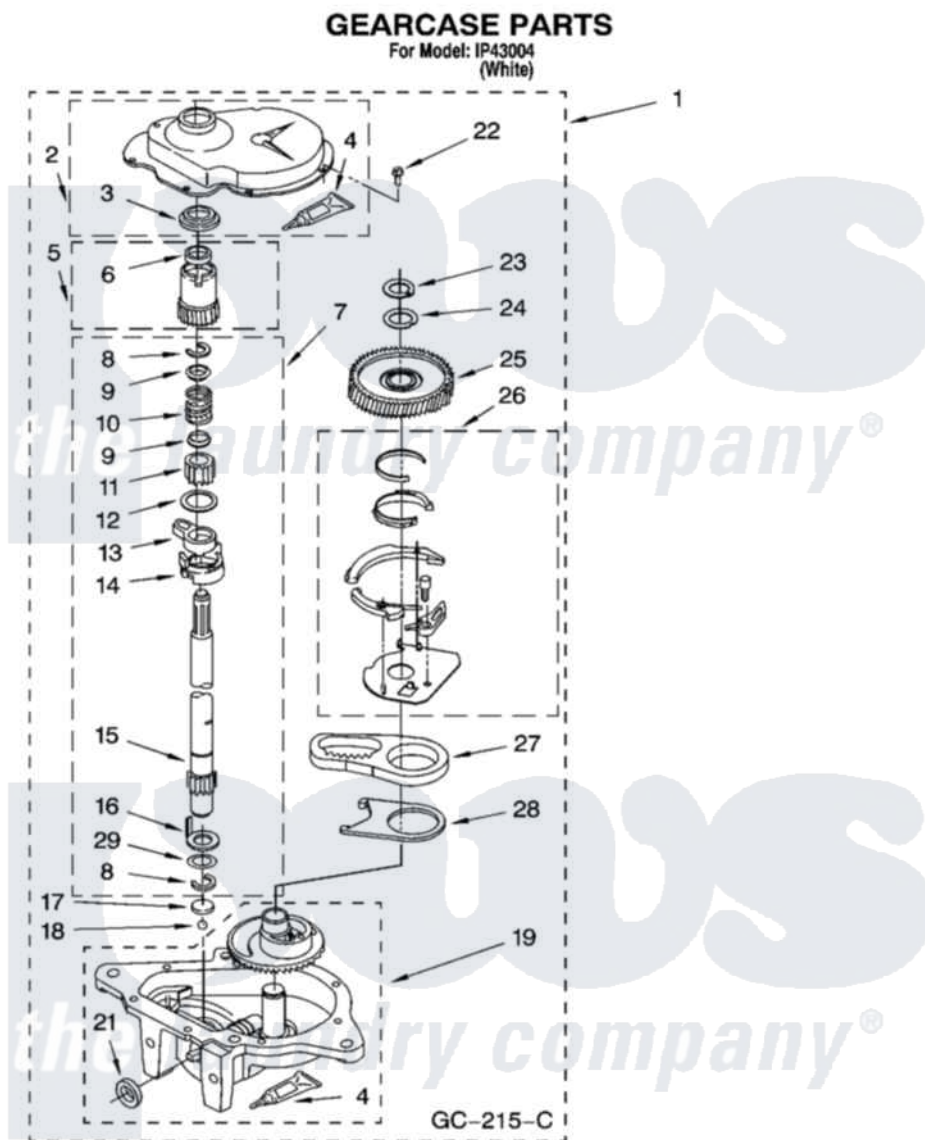

Whirlpool IP43004 08 - GEARCASE PARTS

12

8180913

Whirlpool [Residential Whirlpool IP43004 Washer Parts](#) Parts Diagram 08 - GEARCASE PARTS
Click on the part number to view part

Item	Original Part Number	Replaced By	Status	Part Description
1	3360630	3360629		Gearcase
2	285202			Cover, Gearcase
3	3349985			Seal, Gearcase Cover
4	285195			Sealer Sealer, Gasket
5	63320	285362		Gear and Pinion
6	356427			Seal, Spin Pinion
7	389387			Shaft, Agitator
8	90369		Not Available	Ring, Retaining (2)
9	62677			Retainer, Spring
10	62676			Spring, Agitator
11	63273	285509		Shaft, Agitator
12	62619			Washer, Agitator Gear
13	62580	285206		Cam-Agitator
14	62581	285206		Cam-Agitator
15	285509			Shaft, Agitator
16	62618			Washer, Cam Thrust

17	16018	285205	Bearing
18	85529	285205	Bearing
19	389230	285515	Gearcase
21	285352		Seal Kit, Thrust Plug
22	3351614		Screw, Gearcase Cover Mounting
23	3362552	285765	Ring-Retr
24	285735	285766	Washer Kit, Thrust
25	62570	285362	Gear and Pinon
26	388253	999516	Shelf-Glas
27	3349296	8546456	Rack, Connecting
28	62621		Actuator, Shift
29	388815		Washer, Intermediate 1 3976263 Miscellaneous Parts Bag 2 3976300 Washer, Inlet Hose 3 3366913 Clamp, Hose