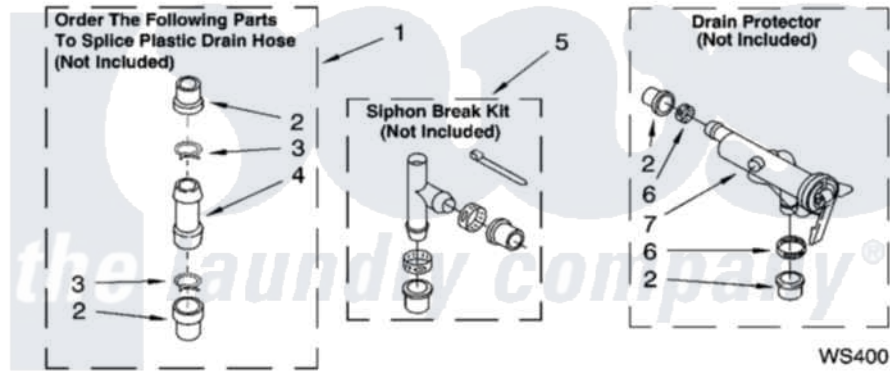

Whirlpool IP43004 09 - WATER SYSTEM PARTS, OPTIONAL PARTS (NOT INCLUDED)

WATER SYSTEM PARTS

For Model: IP43004
(White)

8180913

13

Whirlpool [Residential Whirlpool IP43004 Washer Parts](#) Parts Diagram 09 - WATER SYSTEM PARTS, OPTIONAL PARTS (NOT INCLUDED)

[Click on the part number to view part](#)

Item	Original Part Number	Replaced By	Status	Part Description
1	285442			Water System Parts
2	285321			Water System Parts
3	370447	285655		Clamp, Hose
4	16272			Connector, Straight
5	285320			Water System Parts
6	65349	285655		Clamp, Hose
7	367031			Water System Parts
	72017			Paint, Touch-Up
"	350938			Paint, Pressurized Spray B
"	350930			Paint, Pressurized Spray B
"	799344			Paint, Touch-Up)
"	BLANK		Not Available	OIL
"	350572			Oil
"	BLANK		Not Available	LUBRICANT
"	285208			Lubricant