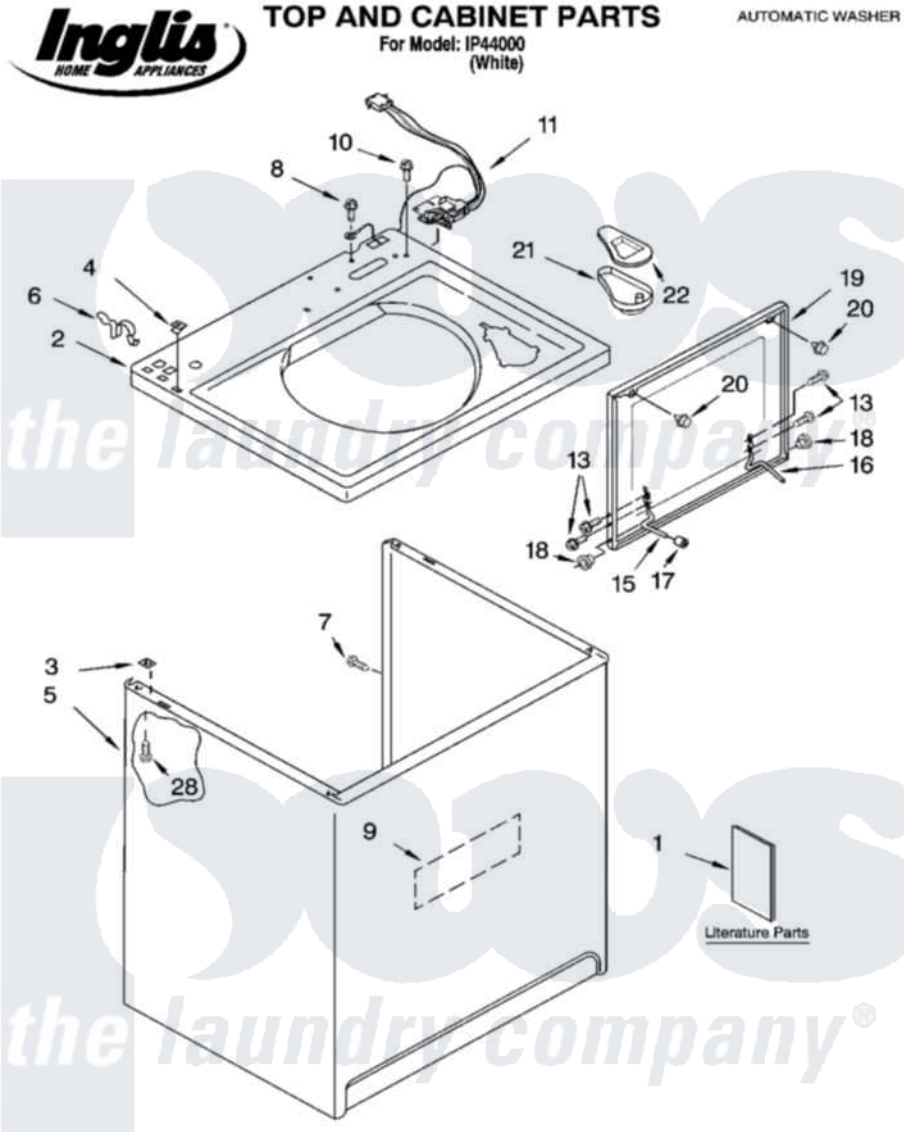

Whirlpool IP44000 01 - TOP AND CABINET PARTS

7-04 Litho in U.S.A. (drd)

1

Part No. 8180482

Whirlpool [Residential Whirlpool IP44000 Washer Parts](#) Parts Diagram 01 - TOP AND CABINET PARTS
 Click on the part number to view part

Item	Original Part Number	Replaced By	Status	Part Description
1	3956025		Not Available	Installation Instructions
"	3955924		Not Available	Feature Sheet
"	3955877		Not Available	Use & Care Guide
"	3955537		Not Available	Energy Guide
"	8557303		Not Available	Wiring Diagram
2	3955792			Top
3	62750			Spacer, Cabinet To Top (4)
4	357213			Nut, Push-In
5	63424			Cabinet
6	62780			Clip, Top And Cabinet And Rear Panel
7	3357011	308685		Side Trim)
8	3351614			Screw, Gearcase Cover Mounting
9	3976348			Absorber, Sound
10	3400611			Screw And Washer, Lid Switch
11	8054980			Switch, Lid

13	355274	W10119828	Screw, Lid Hinge Mounting
15	8055257		Hinge, Lid
16	8055256		Hinge, Lid
17	19119		Bumper, Lid Hinge
18	8319539		Bearing, Lid Hinge
19	8558398	W10193861	Lid
20	9724509		Bumper, Lid
21	8519517		Dispenser, Bleach
22	3955788		Cover, Dispenser
28	3390631		Screw, 10-16 X 3/8