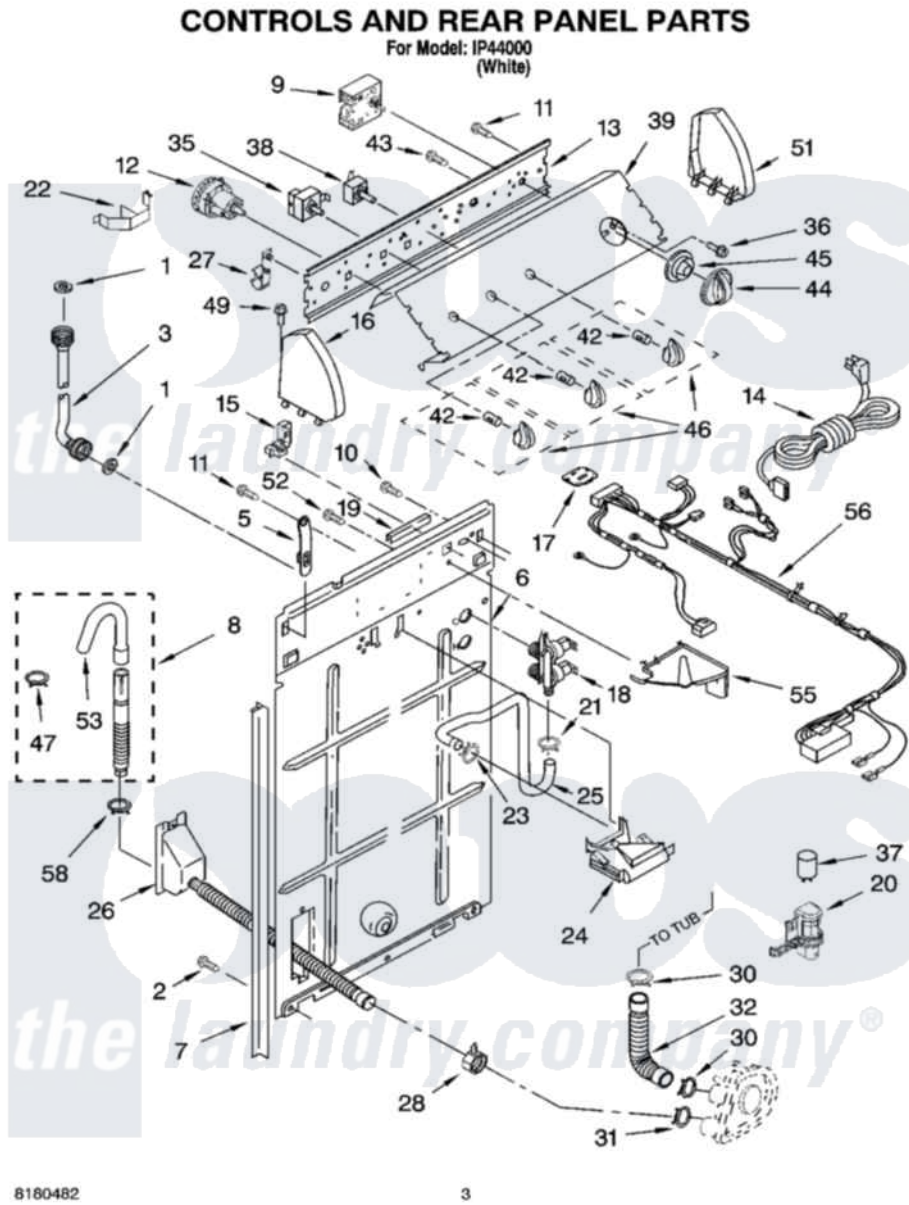

Whirlpool IP44000 02 - CONTROLS AND REAR PANEL PARTS

Whirlpool [Residential Whirlpool IP44000 Washer Parts](#) Parts Diagram 02 - CONTROLS AND REAR PANEL PARTS
Click on the part number to view part

Item	Original Part Number	Replaced By	Status	Part Description
1	3976300	16123		Washer Inlet-Hose Miscellaneous Parts Must be Ordered Separately.
2	62863	3390631		Screw, 10-16 X 3/8
3	3949374	89503		Hose-Inlet
"	3949375	89503		Hose-Inlet
5	8318255	8568314		Strap, Console
6	3357978			Panel, Rear
7	62747			Pad, Rear Panel
8	3951609	285664		Hose
9	8557301			Timer, Control
10	3351614			Screw, Gearcase Cover Mounting
11	90767			Screw, 8A X 3/8 HeX Washer Head Tapping
12	8528337	W10339317		Switch-WL
13	3948608			Bracket, Control
14	661661	285800		Cord-Power

15	3952821	285777	Relief-Str
16	8271365	279962	Endcap
17	3955787	3955728	Control, Etc
18	3979347	3979346	Valve, Water Inlet And Thermistor Assembly
19	303294	3367669	Protector, Edge
20	8318046		Clip, Capacitor
21	301958	596669	Clamp, Manifold
22	8055003		Clip, Harness And Pressure Switch
23	370450	596669	Clamp, Manifold
24	387606	3360977	Break-Vac
25	8317974	8317926	Hose, Vacuum Break
26	8317940	W10358149	Drain Hose Assembly
27	8317975		Restraint, Harness
28	3976395		Restraint, Hose
30	3363366	616099	Clamp
31	8317496	285655	Clamp, Hose
32	3951449	285871	Hose
35	8557872		Switch, Water Temperature
36	3400818		Screw, Timer Mounting
37	661606	8572717	Capacitor, Motor Start
38	3949187	W10168262	Switch, Rotary
39	3954242	Not Available	Panel, Console
42	8536939		Clip, Knob
43	3400073		Screw, Ground
44	8543272	Not Available	Knob, Timer
45	8544947		Dial, Timer
46	8543270	Not Available	Knob, Control (3) (Grey)
47	3366913	3357331	Clamp, Drain
49	388326		Screw, 8-18 X 1.25
51	8271359	279962	Endcap
52	9740848		Screw, Mixing Valve Mounting
53	3357027		Nozzle, Hose Drain
55	8539874		Shield, Suds
56	3957151	Not Available	Harness, Wiring (For Detail See Pages 9 & 10)
58	3366912	356138	Clamp, Hose