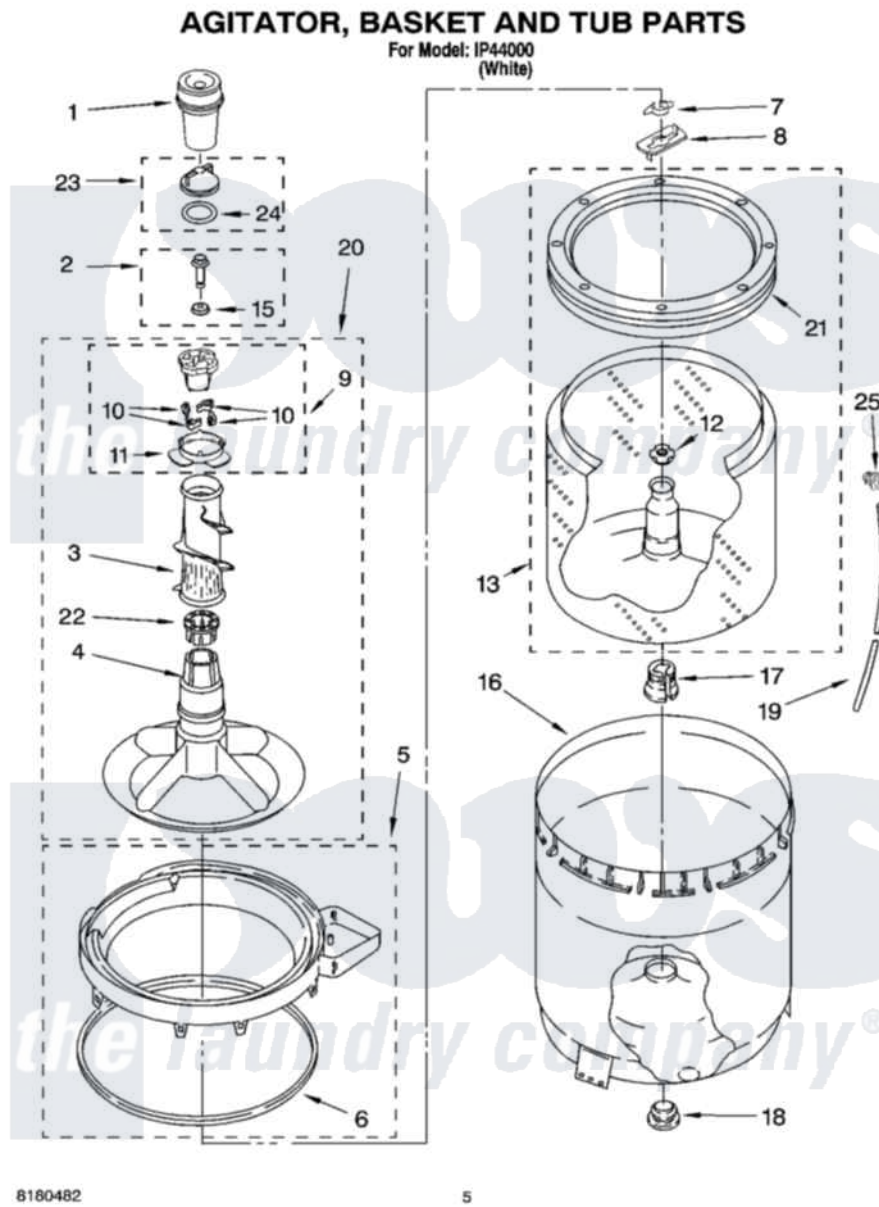

# Whirlpool IP44000 03 - AGITATOR, BASKET AND TUB PARTS

8180482

5

Whirlpool [Residential Whirlpool IP44000 Washer Parts](#) Parts Diagram 03 - AGITATOR, BASKET AND TUB PARTS  
Click on the part number to view part

Item	Original Part Number	Replaced By	Status	Part Description
1	<a href="#">63580</a>			Dispenser, Fabric Softener
2	<a href="#">358237</a>			Screw And Washer
3	<a href="#">3363003</a>			Mover, Clothes
4	<a href="#">3347288</a>			Agitator
5	8528150	<a href="#">W10445870</a>		Ring-Tub
6	<a href="#">3976308</a>			Gasket, Tub Ring
7	<a href="#">3354845</a>			Clip, Agitator
8	3355921	<a href="#">8543666</a>		Washer, Agitator
9	3363663	<a href="#">285811</a>		Cam-Agitator
10	3366877	<a href="#">80040</a>		Dog-Agitator
11	<a href="#">3363661</a>			Bearing, Driven Cam
12	<a href="#">21366</a>			Nut, Spanner
13	8526016	<a href="#">W10389328</a>		Clothes Container, Assembly
15	<a href="#">3949550</a>			Washer
16	<a href="#">63849</a>			Strain Relief, Power Cord
17	<a href="#">389140</a>			Tub Block, Basket Drive

18	<a href="#">383727</a>		Gasket, Centerpod
19	3347780	<a href="#">353244</a>	Hose, Pressure Switch
20	<a href="#">3946501</a>		Agitator, Assembly
21	8519788	<a href="#">387240</a>	Ring, Balance
22	3350389	<a href="#">285587</a>	Washer
23	3354733	<a href="#">W10074580</a>	Cap, Barrier
24	3348855	<a href="#">W10072840</a>	Fabric Softener
25	<a href="#">2219077</a>		Clip, Pressure Switch Hose