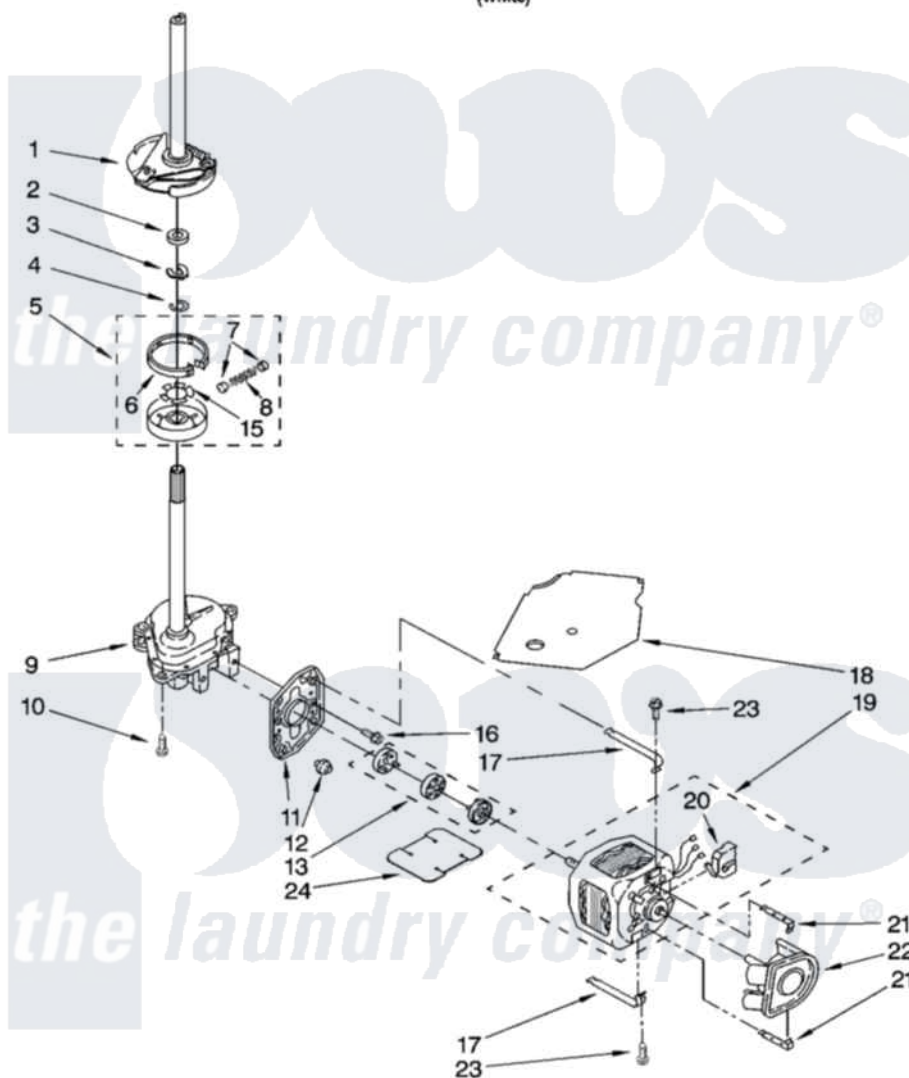

# Whirlpool IP44000 04 - BRAKE, CLUTCH, GEARCASE, MOTOR AND PUMP PARTS

## BRAKE, CLUTCH, GEARCASE, MOTOR AND PUMP PARTS

For Model: IP44000  
(White)

8180482

7

Whirlpool [Residential Whirlpool IP44000 Washer Parts](#) Parts Diagram 04 - BRAKE, CLUTCH, GEARCASE, MOTOR AND PUMP PARTS

[Click on the part number to view part](#)

Item	Original Part Number	Replaced By	Status	Part Description
1	388952	<a href="#">285792</a>		Basketdrive
2	<a href="#">63292</a>			Washer, Spin Tube Thrust
3	62697	<a href="#">W10080230</a>		Ring, Spin Tube Support
4	63283	<a href="#">285353</a>		Ring
5	3951311	<a href="#">285785</a>		Clutch
6	3951308	<a href="#">285790</a>		Lining
7	<a href="#">62646</a>			Cap, Clutch Spring
8	<a href="#">3946792</a>			Spring And Damper Assembly
9	3360630	<a href="#">3360629</a>		Gearcase
10	3357334	<a href="#">3400516</a>		Screw Anti-Rattle
11	<a href="#">62611</a>			Plate, Motor Mount To Gearcase
12	<a href="#">62691</a>			Grommet, Motor
13	285753	<a href="#">285753A</a>		Coupling
15	<a href="#">3355454</a>			Clip, Main Drive

16	<a href="#">3400516</a>		Screw Anti-Rattle
17	3349637	<a href="#">W10086010</a>	Retainer, Motor
18	<a href="#">3362089</a>		Shield, Tub To Motor
19	8528157	<a href="#">661600</a>	Motor, Main Drive
20	<a href="#">3952056</a>		Switch, Main Drive Motor
21	<a href="#">8546127</a>		Retainer, Pump
22	<a href="#">3363394</a>		Pump
23	3387485	<a href="#">273556</a>	Screw, 10-16 X 5/8
24	<a href="#">3946532</a>		Shield, Motor