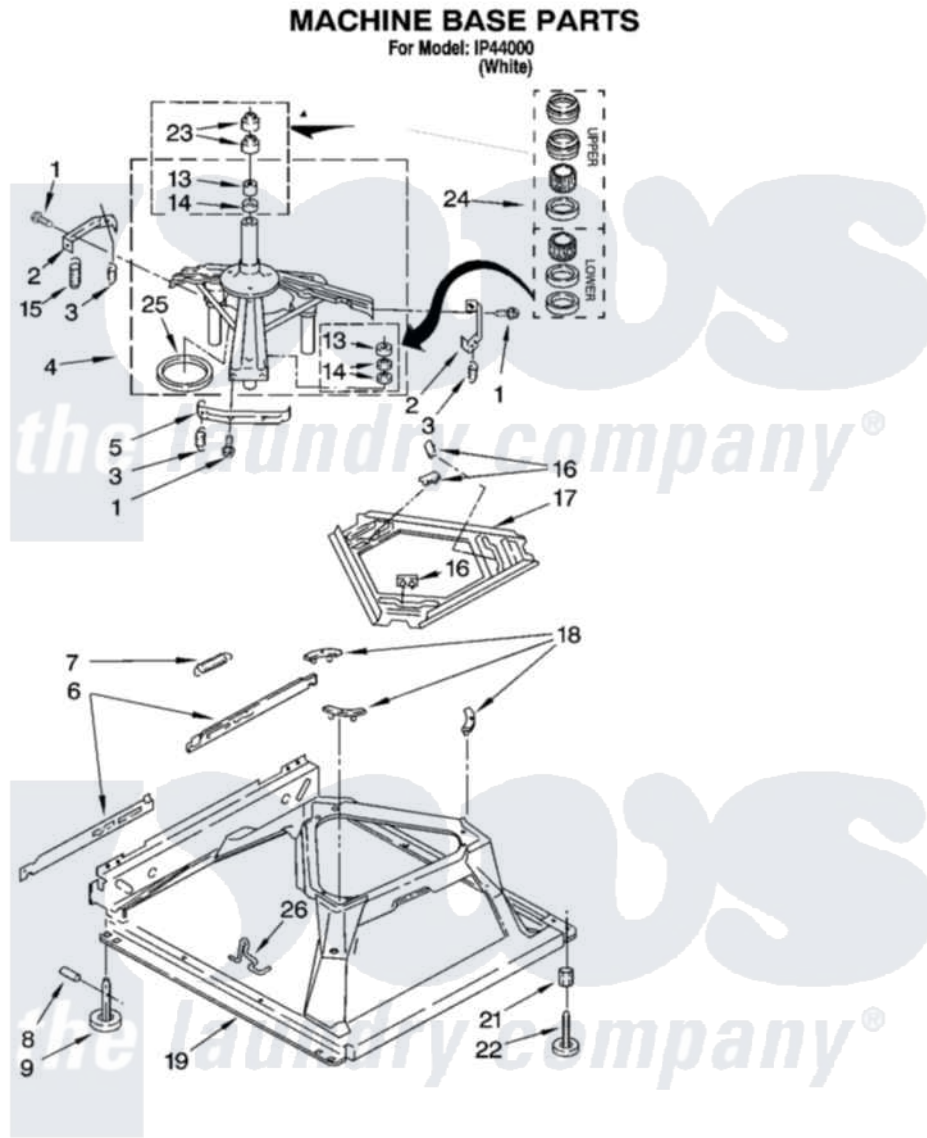

Whirlpool IP44000 05 - MACHINE BASE PARTS

Whirlpool Residential Whirlpool IP44000 Washer Parts Parts Diagram 05 - MACHINE BASE PARTS
Click on the part number to view part

Item	Original Part Number	Replaced By	Status	Part Description
1	3400076			Screw, Bracket Mounting
2	64067			Bracket, Spring Outer
3	63907			Spring, Suspension
4	3362087	280184		Support
5	64065			Bracket, Spring Outer
6	63466			Link, Leveling Mechanism
7	62597	8316845		Spring
8	62837			Pin, Knurled
9	62596	285244		Feet-Leveling
13	3347047	8546455		Bearing, Centerpost
14	357409	359449		Seal, Agitator Shaft
15	388492	W10250667		Spring, Counterweight
16	62568	285219		Pad
17	3946509			Plate, Suspension
18	3363660	285744		Pad
19	3946512	285771		Base

21	3359452		Nut, Lock
22	389102	W10001130	Foot, Leveling
23	356934	8577376	Seal, Centerpost
24	285203		Centerpost Bearing Kit
25	63134		Ring, Sound Deadening
26	63806	W10145155	Retainer, Suspension Spring