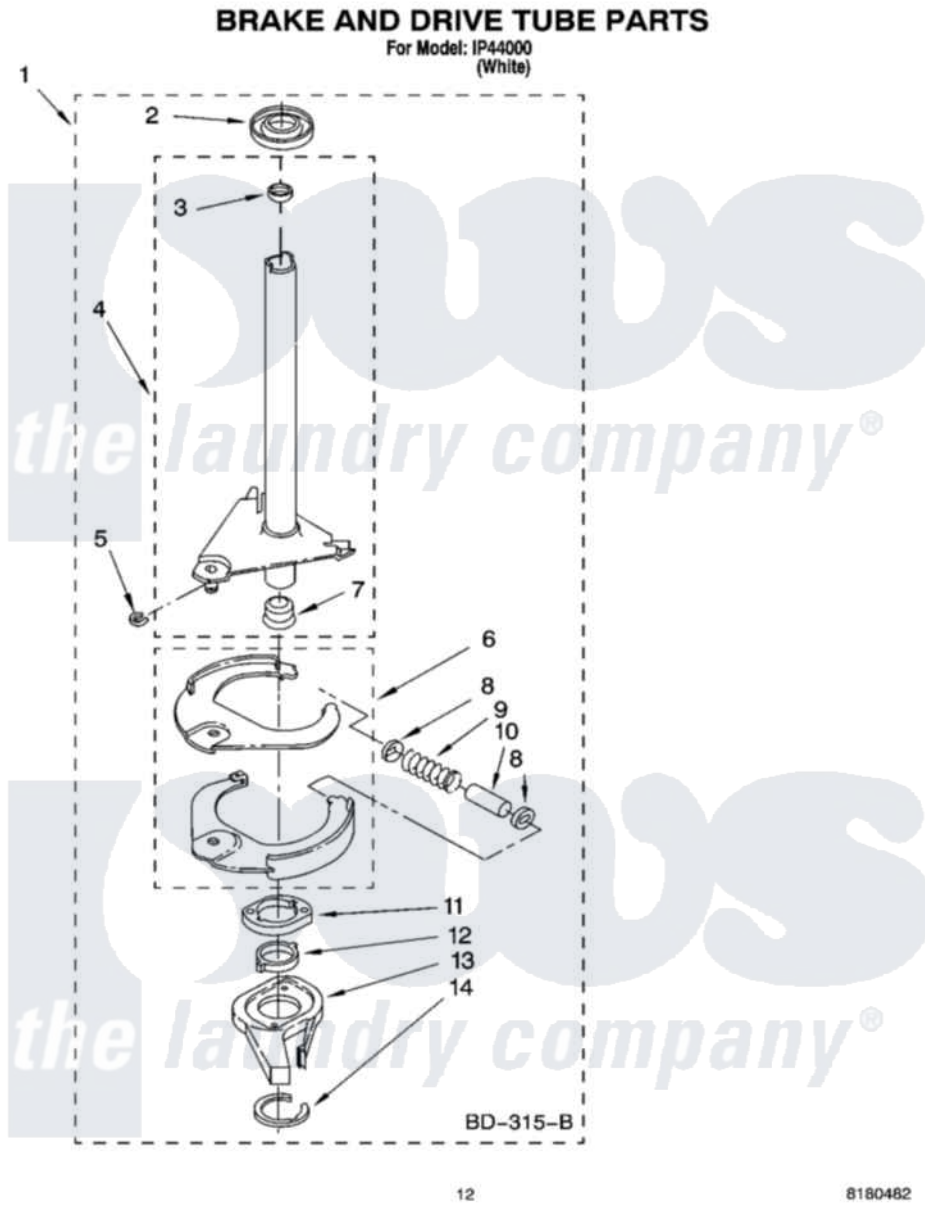

Whirlpool IP44000 08 - BRAKE AND DRIVE TUBE PARTS

12

8180482

Whirlpool [Residential Whirlpool IP44000 Washer Parts](#) Parts Diagram 08 - BRAKE AND DRIVE TUBE PARTS
Click on the part number to view part

Item	Original Part Number	Replaced By	Status	Part Description
1	388952	285792		Basketdrive
2	62658			Ring, Thrust
3	356427			Seal, Spin Pinion
4	64027	64208		Tube-Spin
5	64035	W10083190		Ring, Retaining
6	64232	285438		Shoe-Brake
7	62703	8546462		"T" Bearing, Spin Tube
8	3353956	285658		Sleeve
9	387806		Not Available	Spring, Brake
10	3355360	285658		Sleeve
11	661516	8546461		Cam, Brake Release
12	63022			Sleeve, Cam
13	64194	285790		Lining
14	90368	W10083200		Ring, Retaining
"	BLANK		Not Available	Following Parts Not Illustrated
"	285208			Lubricant