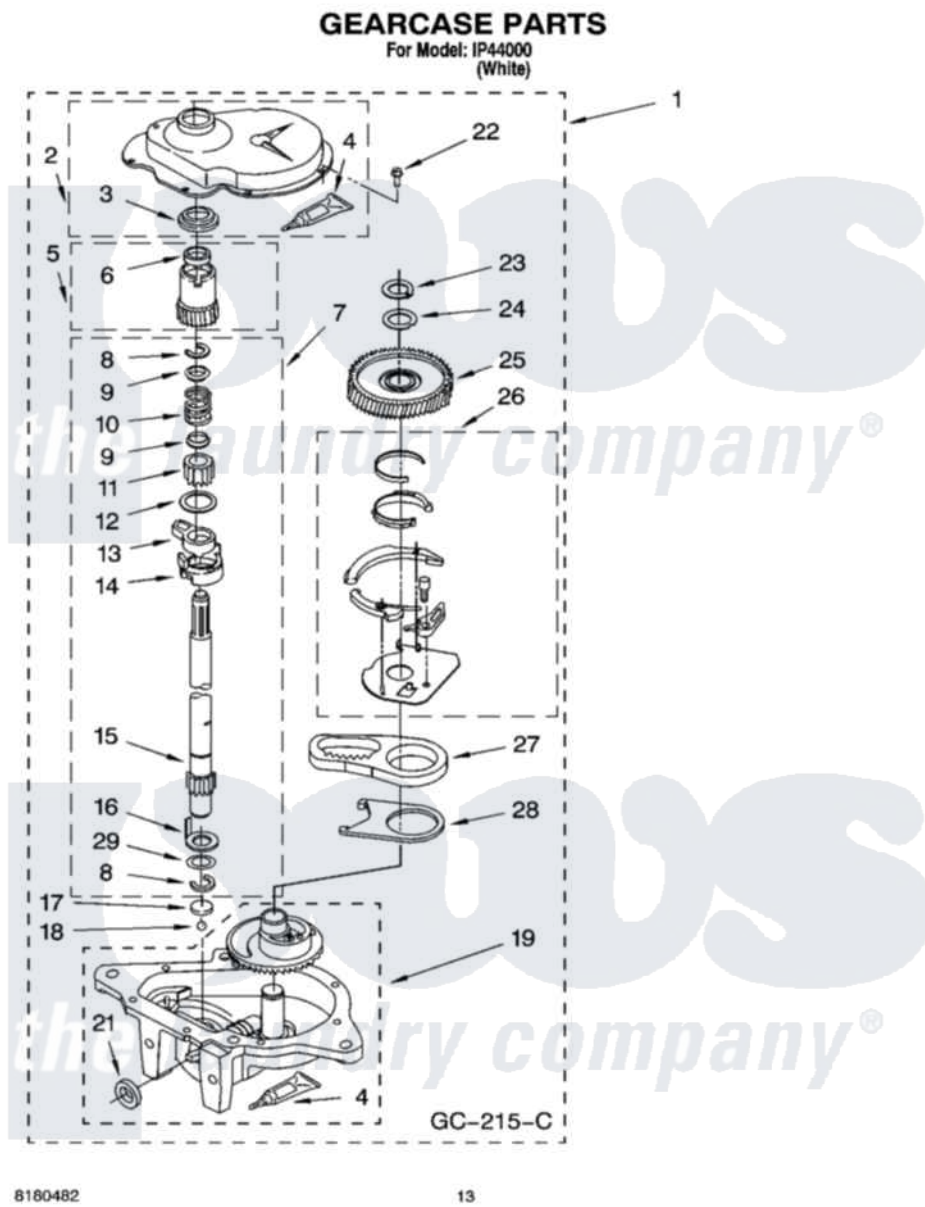

Whirlpool IP44000 09 - GEARCASE PARTS

Whirlpool [Residential Whirlpool IP44000 Washer Parts](#) Parts Diagram 09 - GEARCASE PARTS
Click on the part number to view part

Item	Original Part Number	Replaced By	Status	Part Description
1	3360630	3360629		Gearcase
2	285202			Cover, Gearcase
3	3349985			Seal, Gearcase Cover
4	285195			Sealer Sealer, Gasket
5	63320	285362		Gear and Pinion
6	356427			Seal, Spin Pinion
7	389387			Shaft, Agitator
8	90369		Not Available	Ring, Retaining (2)
9	62677			Retainer, Spring
10	62676			Spring, Agitator
11	63273	285509		Shaft, Agitator
12	62619			Washer, Agitator Gear
13	62580	285206		Cam-Agitator
14	62581	285206		Cam-Agitator
15	285509			Shaft, Agitator
16	62618			Washer, Cam Thrust

17	16018	285205	Bearing
18	85529	285205	Bearing
19	389230	285515	Gearcase
21	285352		Seal Kit, Thrust Plug
22	3351614		Screw, Gearcase Cover Mounting
23	3362552	285765	Ring-Retr
24	285735	285766	Washer Kit, Thrust
25	62570	285362	Gear and Pinon
26	388253	999516	Shelf-Glas
27	3349296	8546456	Rack, Connecting
28	62621		Actuator, Shift
29	388815		Washer, Intermediate 1 3976263 Miscellaneous Parts Bag 2 3976300 Washer, Inlet Hose 3 3366913 Clamp, Hose