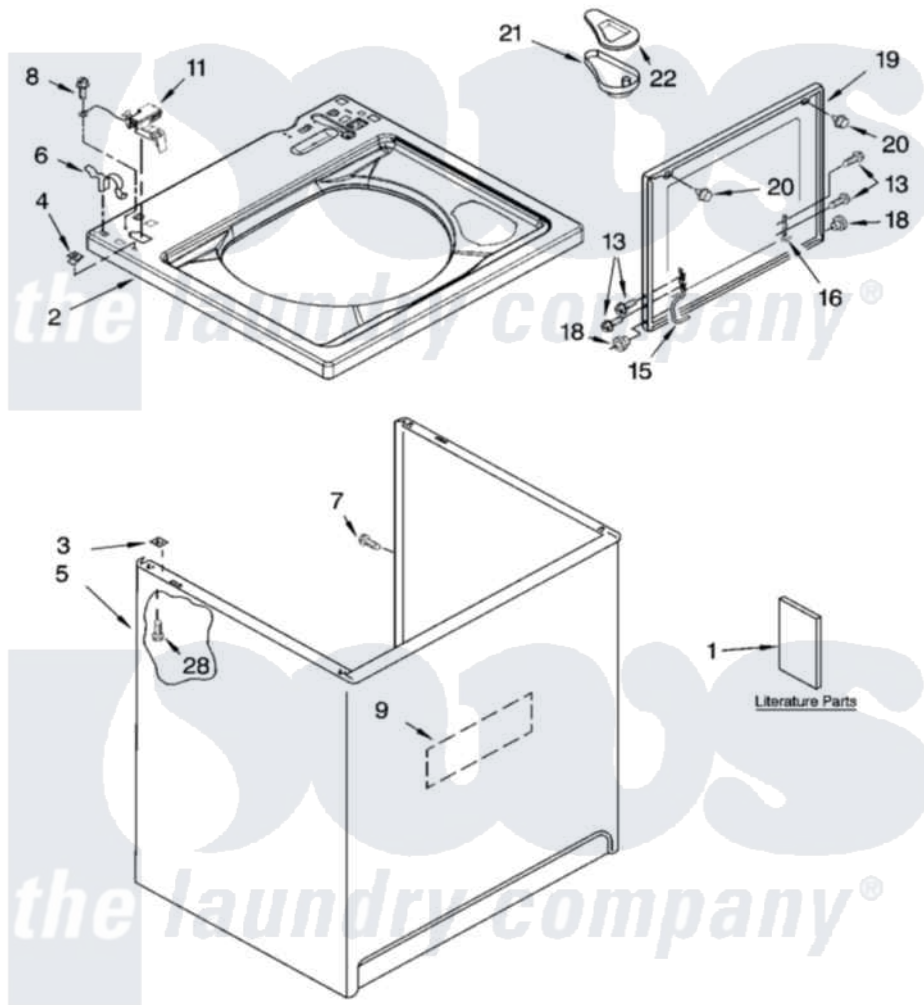

Whirlpool IP44003 01 - TOP AND CABINET PARTS

TOP AND CABINET PARTS For Model: IP44003 (White)

AUTOMATIC WASHER

8-05 Litho in U.S.A. (dtd)

1

Part No. 8180789

Whirlpool [Residential Whirlpool IP44003 Washer Parts](#) Parts Diagram 01 - TOP AND CABINET PARTS
Click on the part number to view part

Item	Original Part Number	Replaced By	Status	Part Description
1	3956025		Not Available	Installation Instructions
"	3955924		Not Available	Feature Sheet
"	3955877		Not Available	Use & Care Guide
"	8557303		Not Available	Wiring Diagram
2	8543451	8543447		Top
3	62750			Spacer, Cabinet To Top (4)
4	357213			Nut, Push-In
5	63424			Cabinet
6	62780			Clip, Top And Cabinet And Rear Panel
7	3357011	308685		Side Trim)
8	3351614			Screw, Gearcase Cover Mounting
9	3976348			Absorber, Sound
11	8318084			Switch, Lid
13	355274	W10119828		Screw, Lid Hinge Mounting
15	8559336	W10225136		Hinge 7 Pad Assembly

16	91770		Hinge, Lid
18	8319539		Bearing, Lid Hinge
19	8558398	W10193861	Lid
20	9724509		Bumper, Lid
21	8519517		Dispenser, Bleach
22	3955788		Cover, Dispenser
28	3390631		Screw, 10-16 X 3/8