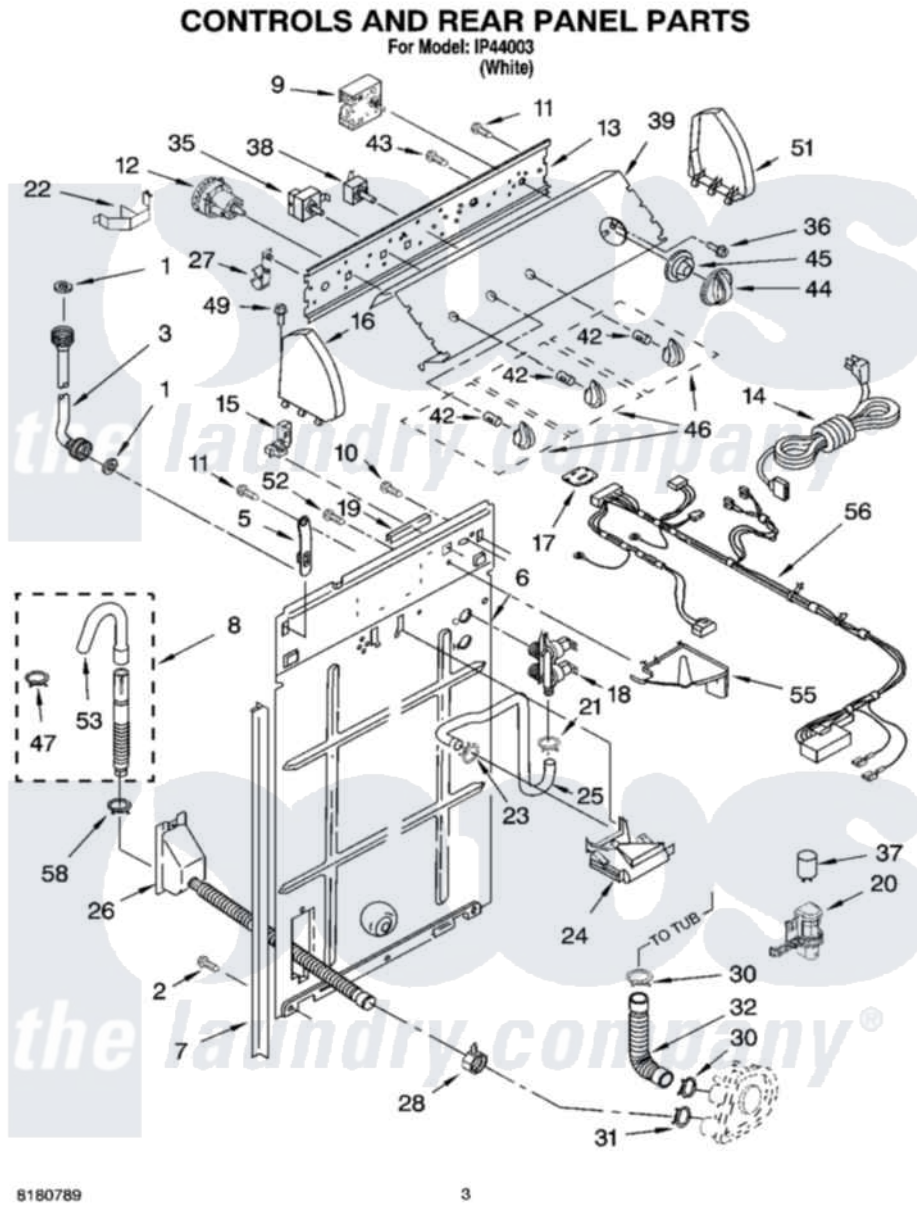

# Whirlpool IP44003 02 - CONTROLS AND REAR PANEL PARTS

8180789

3

Whirlpool Residential Whirlpool IP44003 Washer Parts Parts Diagram 02 - CONTROLS AND REAR PANEL PARTS  
Click on the part number to view part

Item	Original Part Number	Replaced By	Status	Part Description
1	3976300	<a href="#">16123</a>		Washer Inlet-Hose Miscellaneous Parts Must be Ordered Separately.
2	62863	<a href="#">3390631</a>		Screw, 10-16 X 3/8
3	8571377	<a href="#">89503</a>		Hose-Inlet
"	8571378	<a href="#">89503</a>		Hose-Inlet
5	<a href="#">8568314</a>			Strap, Console
6	<a href="#">3357978</a>			Panel, Rear
7	<a href="#">62747</a>			Pad, Rear Panel
8	3951609	<a href="#">285664</a>		Hose
"	661577	<a href="#">285666</a>		Hose
"	3357090	<a href="#">285702</a>		Hose
9	<a href="#">8557301</a>			Timer, Control
10	<a href="#">3351614</a>			Screw, Gearcase Cover Mounting
11	<a href="#">90767</a>			Screw, 8A X 3/8 HeX Washer Head Tapping
12	8528337	<a href="#">W10339317</a>		Switch-WL