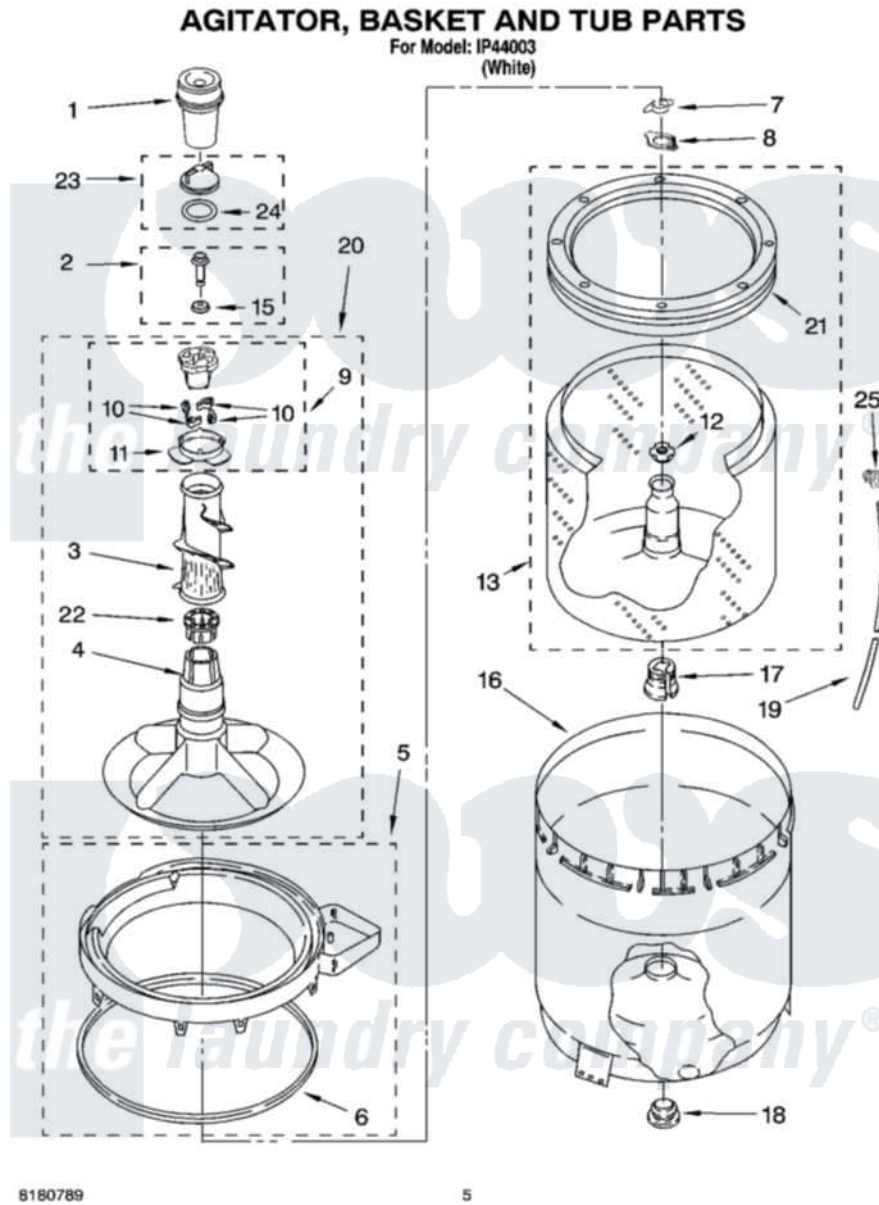

Whirlpool IP44003 03 - AGITATOR, BASKET AND TUB PARTS

8180789

5

Whirlpool [Residential Whirlpool IP44003 Washer Parts](#) Parts Diagram 03 - AGITATOR, BASKET AND TUB PARTS
Click on the part number to view part

Item	Original Part Number	Replaced By	Status	Part Description
1	63580			Dispenser, Fabric Softener
2	358237			Screw And Washer
3	3363003			Mover, Clothes
4	3347288			Agitator
5	8528150	W10445870		Ring-Tub
6	3976308			Gasket, Tub Ring
7	3354845			Clip, Agitator
8	8543666			Washer, Agitator
9	3363663	285811		Cam-Agitator
10	3366877	80040		Dog-Agitator
11	3363661			Bearing, Driven Cam
12	21366			Nut, Spanner
13	8526016	W10389328		Clothes Container, Assembly
15	3949550			Washer
16	63849			Strain Relief, Power Cord
17	389140			Tub Block, Basket Drive

18	383727		Gasket, Centerpod
19	3347780	353244	Hose, Pressure Switch
20	3946501		Agitator, Assembly
21	8519788	387240	Ring, Balance
22	3350389	285587	Washer
23	3354733	W10074580	Cap, Barrier
24	3348855	W10072840	Fabric Softener
25	2219077		Clip, Pressure Switch Hose