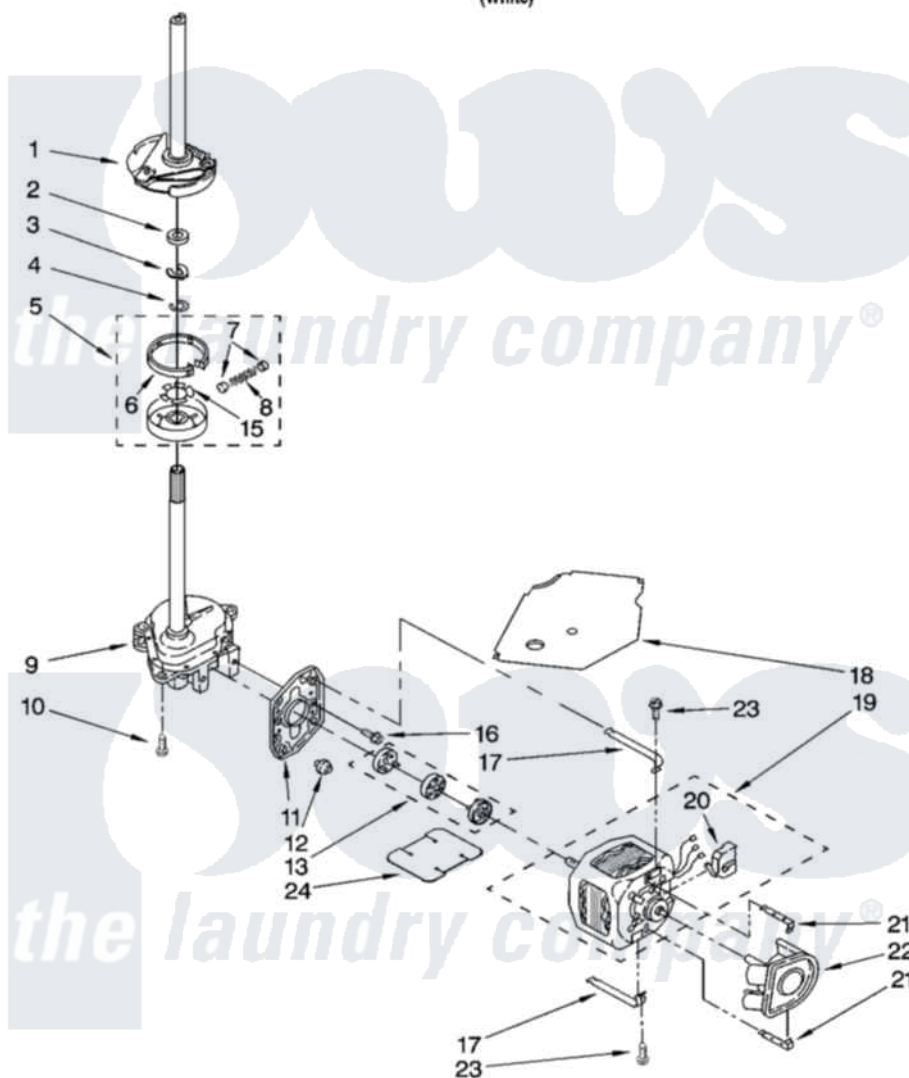

Whirlpool IP44003 04 - BRAKE, CLUTCH, GEARCASE, MOTOR AND PUMP PARTS

BRAKE, CLUTCH, GEARCASE, MOTOR AND PUMP PARTS

For Model: IP44003
(White)

8180789

7

Whirlpool Residential Whirlpool IP44003 Washer Parts Parts Diagram 04 - BRAKE, CLUTCH, GEARCASE, MOTOR AND PUMP PARTS

[Click on the part number to view part](#)

Item	Original Part Number	Replaced By	Status	Part Description
1	388952	285792		Basketdrive
2	63292			Washer, Spin Tube Thrust
3	62697	W10080230		Ring, Spin Tube Support
4	63283	285353		Ring
5	3951311	285785		Clutch
6	3951308	285790		Lining
7	62646			Cap, Clutch Spring
8	3946792			Spring And Damper Assembly
9	3360630	3360629		Gearcase
10	3357334	3400516		Screw Anti-Rattle
11	62611			Plate, Motor Mount To Gearcase
12	62691			Grommet, Motor
13	285753	285753A		Coupling
15	3355454			Clip, Main Drive

16	3400516		Screw Anti-Rattle
17	3349637	W10086010	Retainer, Motor
18	3362089		Shield, Tub To Motor
19	8528157	661600	Motor, Main Drive
20	3952056		Switch, Main Drive Motor
21	8546127		Retainer, Pump
22	3363394		Pump
23	3387485	273556	Screw, 10-16 X 5/8
24	3946532		Shield, Motor