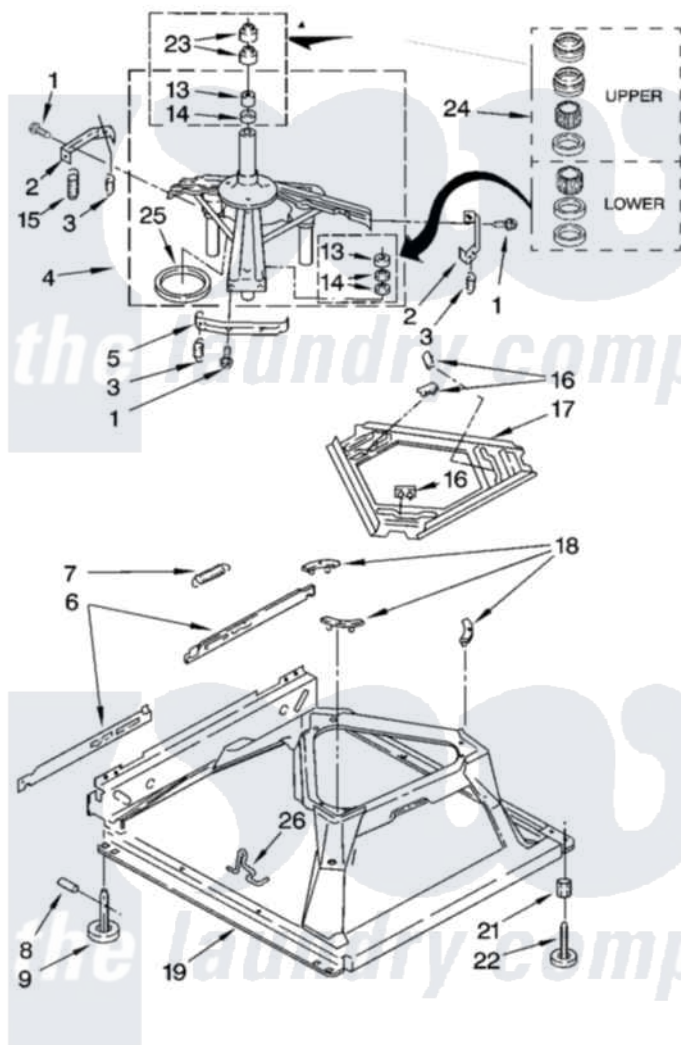

Whirlpool IP44003 05 - MACHINE BASE PARTS

MACHINE BASE PARTS

For Model: IP44003
(White)

8

8180789

Whirlpool Residential Whirlpool IP44003 Washer Parts Parts Diagram 05 - MACHINE BASE PARTS

[Click on the part number to view part](#)

Item	Original Part Number	Replaced By	Status	Part Description
1	3400076			Screw, Bracket Mounting
2	64067			Bracket, Spring Outer
3	63907			Spring, Suspension
4	8575214	280184		Support
5	64065			Bracket, Spring Outer
6	63466			Link, Leveling Mechanism
7	62597	8316845		Spring
8	62837			Pin, Knurled
9	62596	285244		Feet-Leveling
13	3347047	8546455		Bearing, Centerpost
14	357409	359449		Seal, Agitator Shaft
15	388492	W10250667		Spring, Counterweight
16	62568	285219		Pad
17	3946509			Plate, Suspension
18	3363660	285744		Pad
19	3946512	285771		Base

21	3359452		Nut, Lock
22	389102	W10001130	Foot, Leveling
23	356934	8577376	Seal, Centerpost
24	285203		Centerpost Bearing Kit
25	63134		Ring, Sound Deadening
26	63806	W10145155	Retainer, Suspension Spring