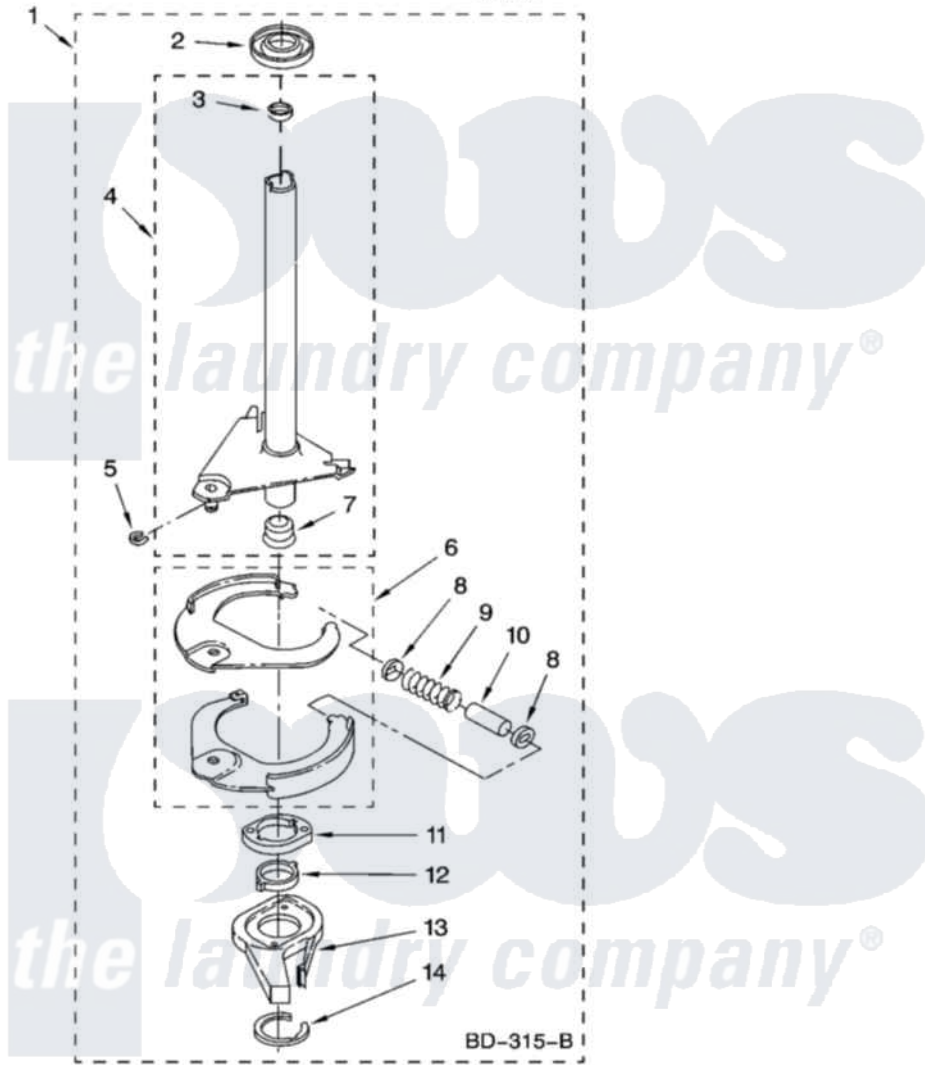

Whirlpool IP44003 08 - BRAKE AND DRIVE TUBE PARTS

BRAKE AND DRIVE TUBE PARTS

For Model: IP44003
(White)

12

8180789

Whirlpool [Residential Whirlpool IP44003 Washer Parts](#) Parts Diagram 08 - BRAKE AND DRIVE TUBE PARTS
Click on the part number to view part

Item	Original Part Number	Replaced By	Status	Part Description
1	388952	285792		Basketdrive
2	62658			Ring, Thrust
3	356427			Seal, Spin Pinion
4	64027	64208		Tube-Spin
5	64035	W10083190		Ring, Retaining
6	64232	285438		Shoe-Brake
7	62703	8546462		"T" Bearing, Spin Tube
8	3353956	285658		Sleeve
9	387806		Not Available	Spring, Brake
10	3355360	285658		Sleeve
11	661516	8546461		Cam, Brake Release
12	63022			Sleeve, Cam
13	64194	285790		Lining
14	90368	W10083200		Ring, Retaining
"	BLANK		Not Available	Following Parts Not Illustrated
"	285208			Lubricant