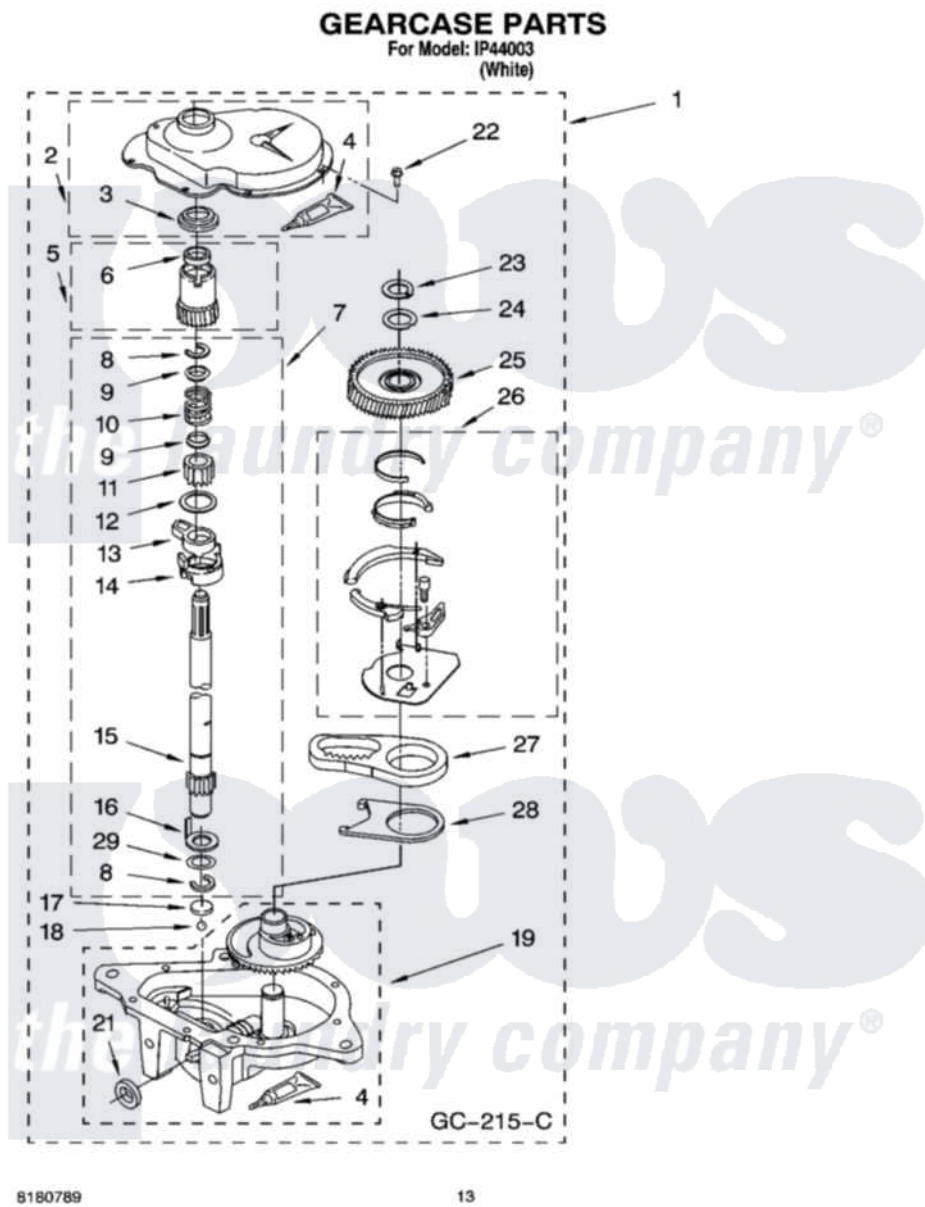

Whirlpool IP44003 09 - GEARCASE PARTS

Whirlpool [Residential Whirlpool IP44003 Washer Parts](#) Parts Diagram 09 - GEARCASE PARTS
Click on the part number to view part

Item	Original Part Number	Replaced By	Status	Part Description
1	3360630	3360629		Gearcase
2	285202			Cover, Gearcase
3	3349985			Seal, Gearcase Cover
4	285195			Sealer Sealer, Gasket
5	63320	285362		Gear and Pinion
6	356427			Seal, Spin Pinion
7	389387			Shaft, Agitator
8	90369		Not Available	Ring, Retaining (2)
9	62677			Retainer, Spring
10	62676			Spring, Agitator
11	63273	285509		Shaft, Agitator
12	62619			Washer, Agitator Gear
13	62580	285206		Cam-Agitator
14	62581	285206		Cam-Agitator
15	285509			Shaft, Agitator
16	62618			Washer, Cam Thrust

17	16018	285205	Bearing
18	85529	285205	Bearing
19	389230	285515	Gearcase
21	285352		Seal Kit, Thrust Plug
22	3351614		Screw, Gearcase Cover Mounting
23	3362552	285765	Ring-Retr
24	285735	285766	Washer Kit, Thrust
25	62570	285362	Gear and Pinon
26	388253	999516	Shelf-Glas
27	3349296	8546456	Rack, Connecting
28	62621		Actuator, Shift
29	388815		Washer, Intermediate 1 3976263 Miscellaneous Parts Bag 2 3976300 Washer, Inlet Hose 3 3366913 Clamp, Hose