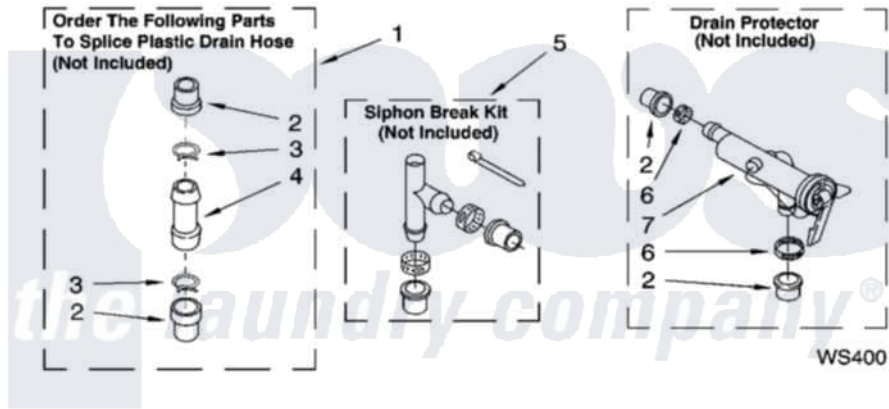

WATER SYSTEM PARTS

For Model: IP44004
(White)

Whirlpool [Residential Whirlpool IP44004 Washer Parts](#) Parts Diagram 07 - WATER SYSTEM PARTS
Click on the part number to view part

Item	Original Part Number	Replaced By	Status	Part Description
1	285442			Water System Parts
2	285321			Water System Parts
3	370447	285655		Clamp, Hose
4	16272			Connector, Straight
5	285320			Water System Parts
6	65349	285655		Clamp, Hose
7	367031			Water System Parts