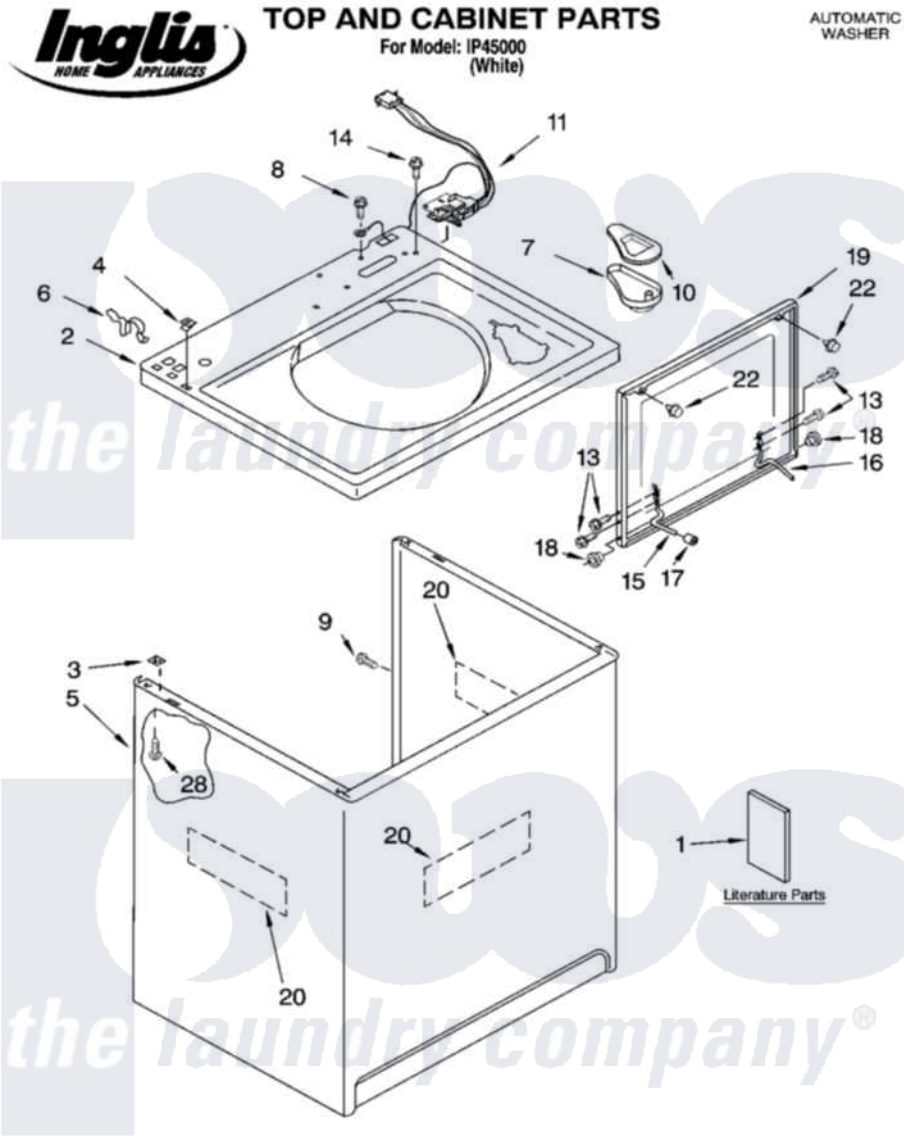

Whirlpool IP45000 01 - TOP AND CABINET PARTS

07-04 Litho in U.S.A. (drd)

1

Part No. 8180478

Whirlpool [Residential Whirlpool IP45000 Washer Parts](#) Parts Diagram 01 - TOP AND CABINET PARTS

[Click on the part number to view part](#)

Item	Original Part Number	Replaced By	Status	Part Description
1	3956025		Not Available	Installation Instructions
"	3955923		Not Available	Feature Sheet
"	3955877		Not Available	Use & Care Guide
"	3955538		Not Available	Energy Guide
"	8563611		Not Available	Wiring Diagram
2	3955792			Top
3	62750			Spacer, Cabinet To Top (4)
4	357213			Nut, Push-In
5	63424			Cabinet
6	62780			Clip, Top And Cabinet And Rear Panel
7	8519517			Dispenser, Bleach
8	3351614			Screw, Gearcase Cover Mounting
9	3357011	308685		Side Trim)
10	3955788			Cover, Dispenser
11	8054980			Switch, Lid

13	355274	W10119828	Screw, Lid Hinge Mounting
14	3400611		Screw And Washer, Lid Switch
15	8055257		Hinge, Lid
16	8055256		Hinge, Lid
17	19119		Bumper, Lid Hinge
18	8319539		Bearing, Lid Hinge
19	8558398	W10193861	Lid
20	3976348		Absorber, Sound
22	9724509		Bumper, Lid
28	3390631		Screw, 10-16 X 3/8