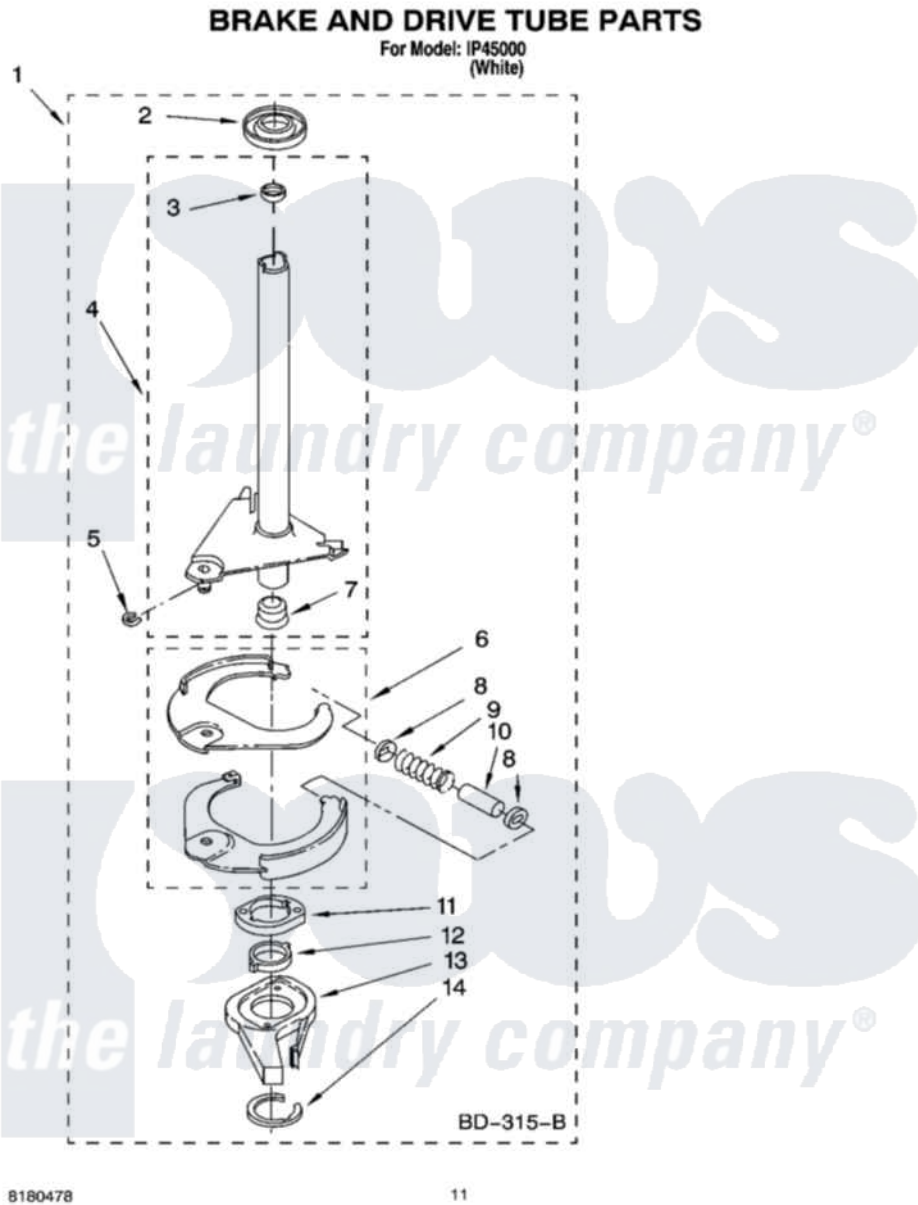

Whirlpool IP45000 07 - BRAKE AND DRIVE TUBE PARTS

Whirlpool [Residential Whirlpool IP45000 Washer Parts](#) Parts Diagram 07 - BRAKE AND DRIVE TUBE PARTS
Click on the part number to view part

| Item | Original Part Number | Replaced By | Status | Part Description |
|------|------------------------|---------------------------|---------------|---------------------------------|
| 1 | 388952 | 285792 | | Basketdrive |
| 2 | 62658 | | | Ring, Thrust |
| 3 | 356427 | | | Seal, Spin Pinion |
| 4 | 64027 | 64208 | | Tube-Spin |
| 5 | 64035 | W10083190 | | Ring, Retaining |
| 6 | 64232 | 285438 | | Shoe-Brake |
| 7 | 62703 | 8546462 | | "T" Bearing, Spin Tube |
| 8 | 3353956 | 285658 | | Sleeve |
| 9 | 387806 | | Not Available | Spring, Brake |
| 10 | 3355360 | 285658 | | Sleeve |
| 11 | 661516 | 8546461 | | Cam, Brake Release |
| 12 | 63022 | | | Sleeve, Cam |
| 13 | 64194 | 285790 | | Lining |
| 14 | 90368 | W10083200 | | Ring, Retaining |
| " | BLANK | | Not Available | Following Parts Not Illustrated |
| " | 285208 | | | Lubricant |