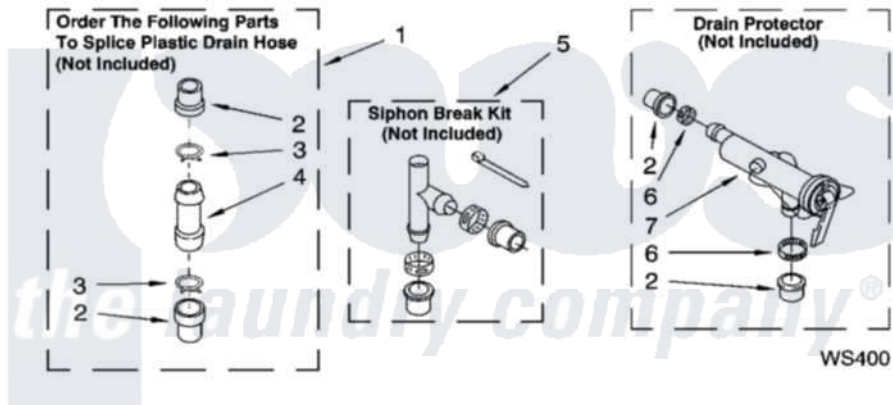

**WATER SYSTEM PARTS**

For Model: IP45000  
(White)

8180478

13

Whirlpool [Residential Whirlpool IP45000 Washer Parts](#) Parts Diagram 09 - WATER SYSTEM PARTS  
Click on the part number to view part

Item	Original Part Number	Replaced By	Status	Part Description
1	<a href="#">285442</a>			Water System Parts
2	<a href="#">285321</a>			Water System Parts
3	370447	<a href="#">285655</a>		Clamp, Hose
4	<a href="#">16272</a>			Connector, Straight
5	<a href="#">285320</a>			Water System Parts
6	65349	<a href="#">285655</a>		Clamp, Hose
7	<a href="#">367031</a>			Water System Parts