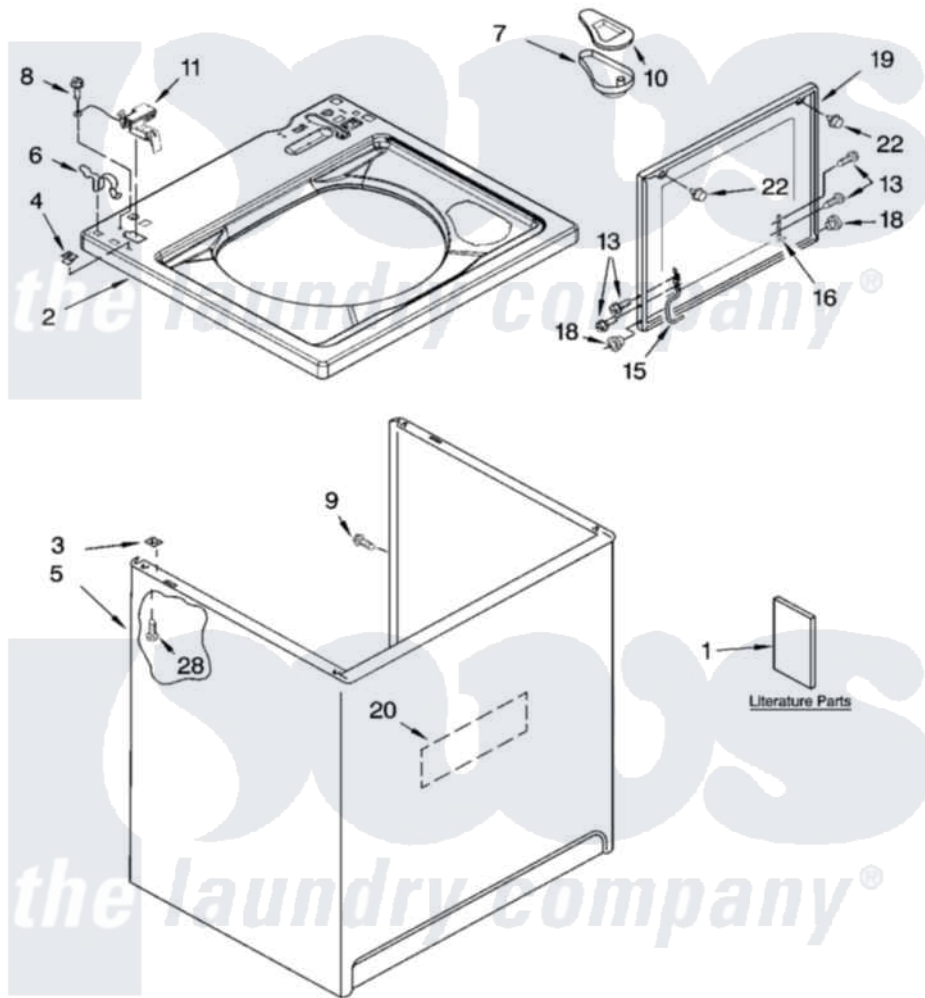

Whirlpool IP45002 01 - TOP AND CABINET PARTS

TOP AND CABINET PARTS

For Model: IP45002
(White)

AUTOMATIC
WASHER

5-05 Litho in U.S.A. (drd)

1

Part No. 8180641

Whirlpool [Residential Whirlpool IP45002 Washer Parts](#) Parts Diagram 01 - TOP AND CABINET PARTS

[Click on the part number to view part](#)

Item	Original Part Number	Replaced By	Status	Part Description
1	3957165		Not Available	Installation Instructions
"	3955923		Not Available	Feature Sheet
"	3955877		Not Available	Use & Care Guide
"	8563611		Not Available	Wiring Diagram
2	8543451	8543447		Top
3	62750			Spacer, Cabinet To Top (4)
4	357213			Nut, Push-In
5	63424			Cabinet
6	62780			Clip, Top And Cabinet And Rear Panel
7	8519517			Dispenser, Bleach
8	3351614			Screw, Gearcase Cover Mounting
9	3357011	308685		Side Trim)
10	3955788			Cover, Dispenser
11	8318084			Switch, Lid
13	355274	W10119828		Screw, Lid Hinge Mounting

15	8559336	W10225136	Hinge 7 Pad Assembly
16	91770		Hinge, Lid
18	8319539		Bearing, Lid Hinge
19	8558398	W10193861	Lid
20	3976348		Absorber, Sound
22	9724509		Bumper, Lid
28	3390631		Screw, 10-16 X 3/8