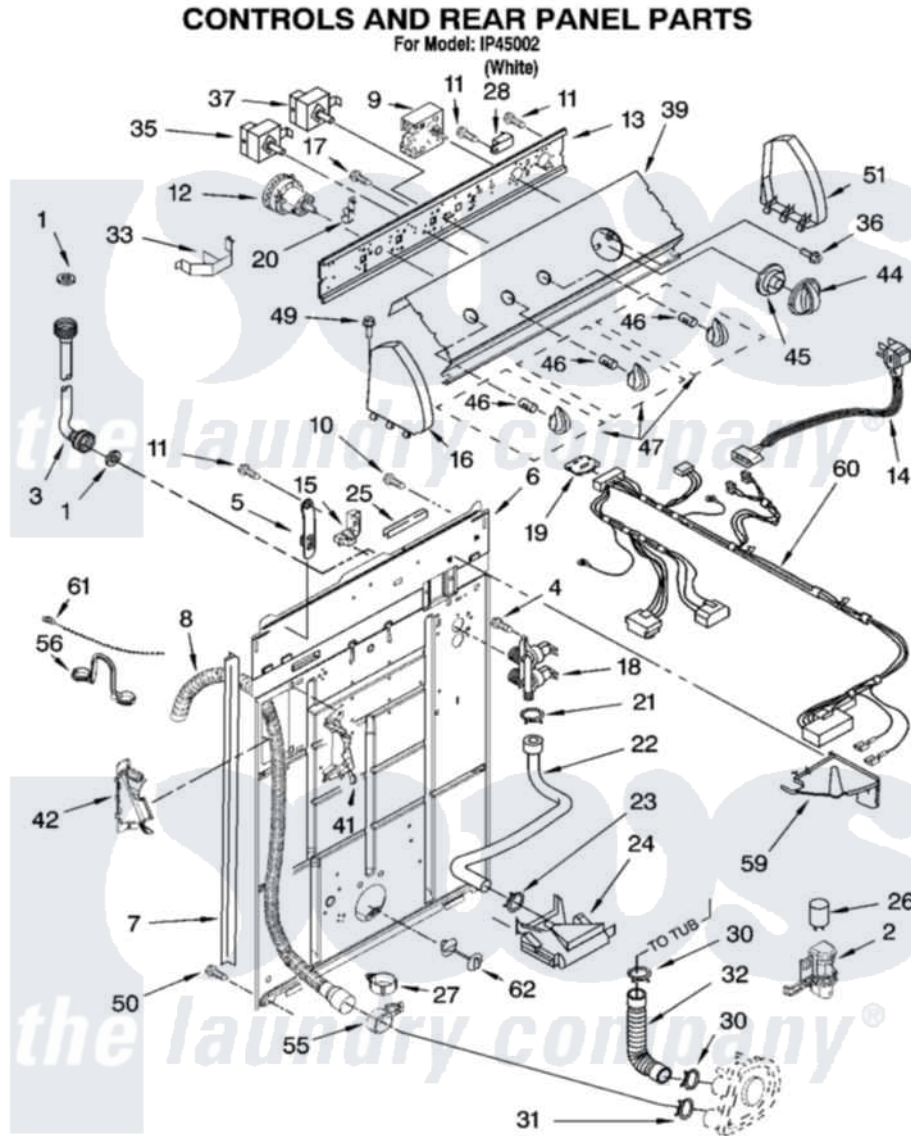

Whirlpool IP45002 02 - CONTROLS AND REAR PANEL PARTS

8180641

3

Whirlpool [Residential Whirlpool IP45002 Washer Parts](#) Parts Diagram 02 - CONTROLS AND REAR PANEL PARTS
Click on the part number to view part

Item	Original Part Number	Replaced By	Status	Part Description
1	3976300	16123		Washer Inlet-Hose Miscellaneous Parts Must be Ordered Separately.
2	8318046			Clip, Capacitor
3	8571377	89503		Hose-Inlet
"	8571378	89503		Hose-Inlet
4	9740848			Screw, Mixing Valve Mounting
5	8568314			Strap, Console
6	8318015			Panel, Rear
7	62747			Pad, Rear Panel
8	8559373	W10096921		Drain Hose Assembly
9	8541270			Timer, Control
10	3351614			Screw, Gearcase Cover Mounting
11	90767			Screw, 8A X 3/8 HeX Washer Head Tapping
12	3366845	W10339326		Switch-WL
13	3948608			Bracket, Control