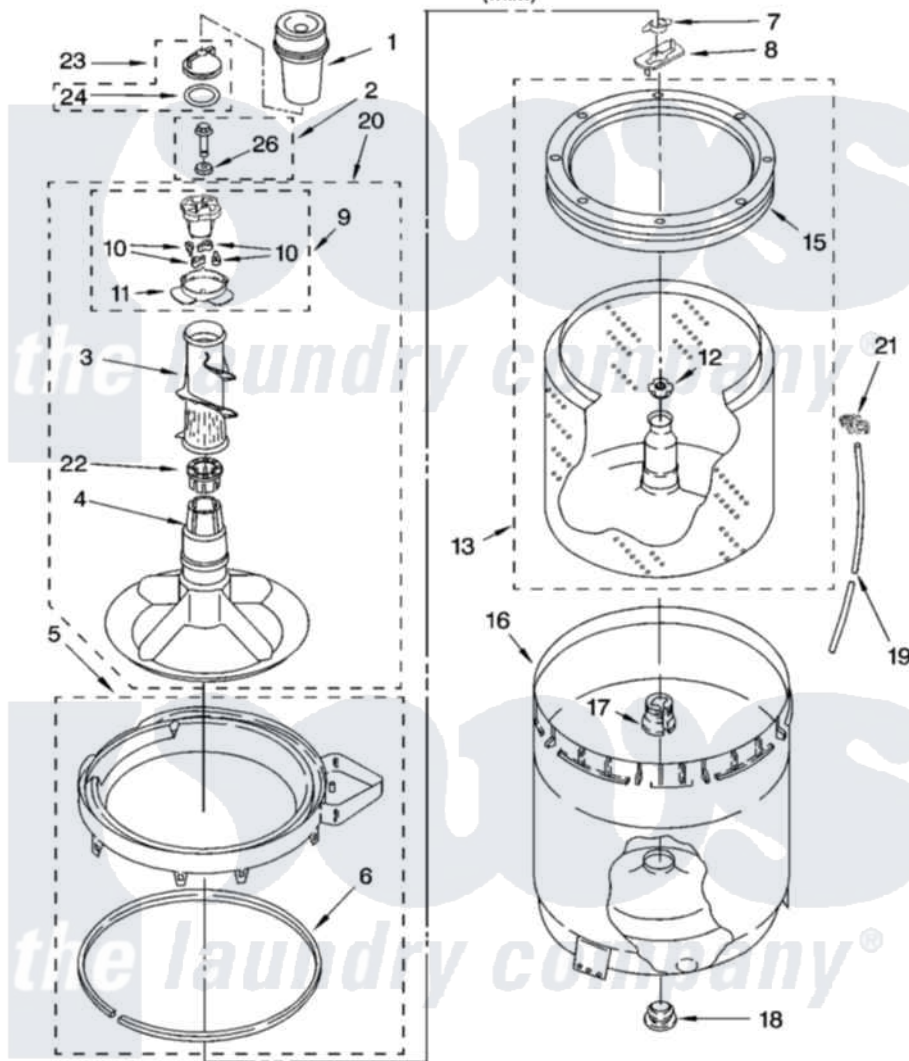

Whirlpool IP45002 03 - AGITATOR, BASKET AND TUB PARTS

AGITATOR, BASKET AND TUB PARTS

For Model: IP45002
(White)

8180641

5

Whirlpool [Residential Whirlpool IP45002 Washer Parts](#) Parts Diagram 03 - AGITATOR, BASKET AND TUB PARTS
Click on the part number to view part

Item	Original Part Number	Replaced By	Status	Part Description
1	63580			Dispenser, Fabric Softener
2	358237			Screw And Washer
3	3363003			Mover, Clothes
4	3347288			Agitator
5	8528150	W10445870		Ring-Tub
6	3976308			Gasket, Tub Ring
7	3354845			Clip, Agitator
8	3355921	8543666		Washer, Agitator
9	3363663	285811		Cam-Agitator
10	3366877	80040		Dog-Agitator
11	3363661			Bearing, Driven Cam
12	21366			Nut, Spanner
13	8526016	W10389328		Clothes Container, Assembly
15	8519788	387240		Ring, Balance
16	63849			Strain Relief, Power Cord
17	389140			Tub Block, Basket Drive

18	383727		Gasket, Centerpod
19	3347780	353244	Hose, Pressure Switch
20	3946501		Agitator, Assembly
21	2219077		Clip, Pressure Switch Hose
22	3350389	285587	Washer
23	3354733	W10074580	Cap, Barrier
24	3348855	W10072840	Fabric Softener
26	3949550		Washer