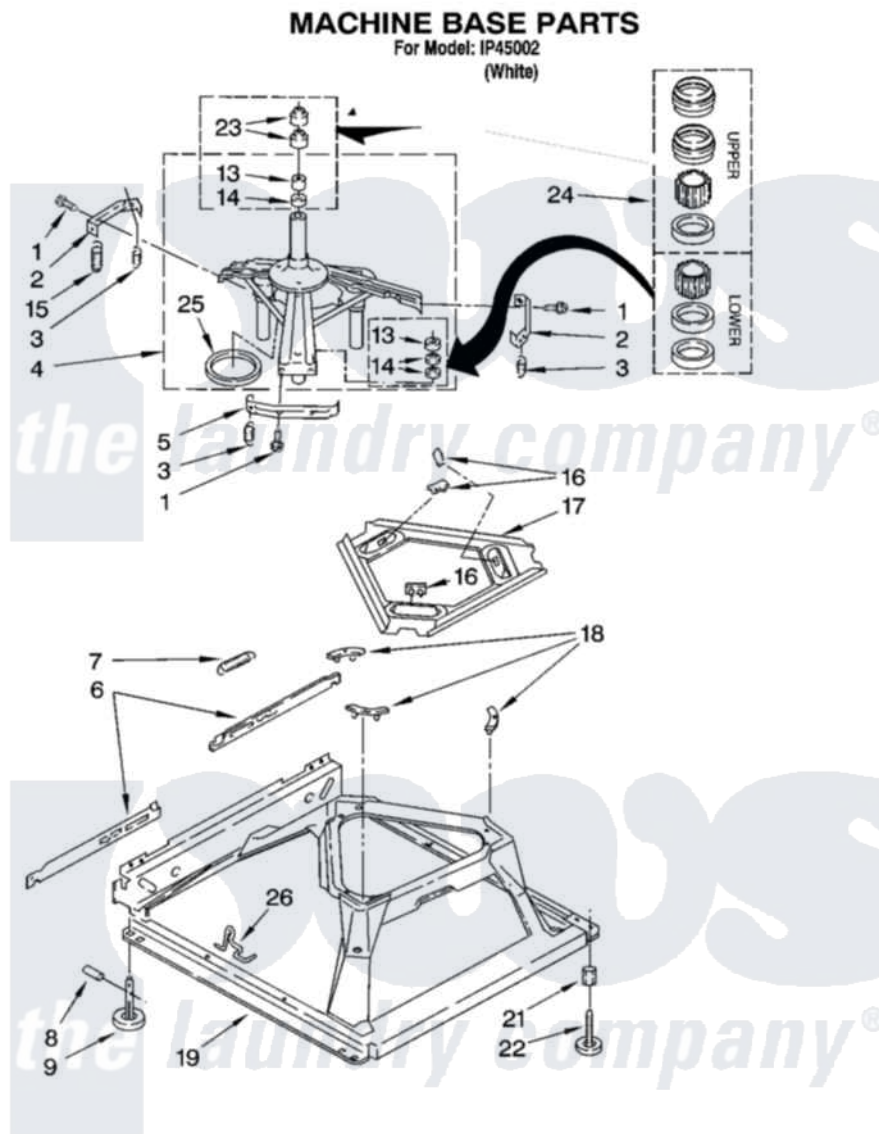

Whirlpool IP45002 04 - MACHINE BASE PARTS

8180641

7

Whirlpool Residential Whirlpool IP45002 Washer Parts Parts Diagram 04 - MACHINE BASE PARTS
 Click on the part number to view part

Item	Original Part Number	Replaced By	Status	Part Description
1	3400076			Screw, Bracket Mounting
2	64067			Bracket, Spring Outer
3	63907			Spring, Suspension
4	8575214	280184		Support
5	64065			Bracket, Spring Outer
6	63466			Link, Leveling Mechanism
7	62597	8316845		Spring
8	62837			Pin, Knurled
9	62596	285244		Feet-Leveling
13	3347047	8546455		Bearing, Centerpost
14	357409	359449		Seal, Agitator Shaft
15	388492	W10250667		Spring, Counterweight
16	62568	285219		Pad
17	3946509			Plate, Suspension
18	3363660	285744		Pad
19	3946512	285771		Base

21	3359452		Nut, Lock
22	389102	W10001130	Foot, Leveling
23	356934	8577376	Seal, Centerpost
24	285203		Centerpost Bearing Kit
25	63134		Ring, Sound Deadening
26	63806	W10145155	Retainer, Suspension Spring