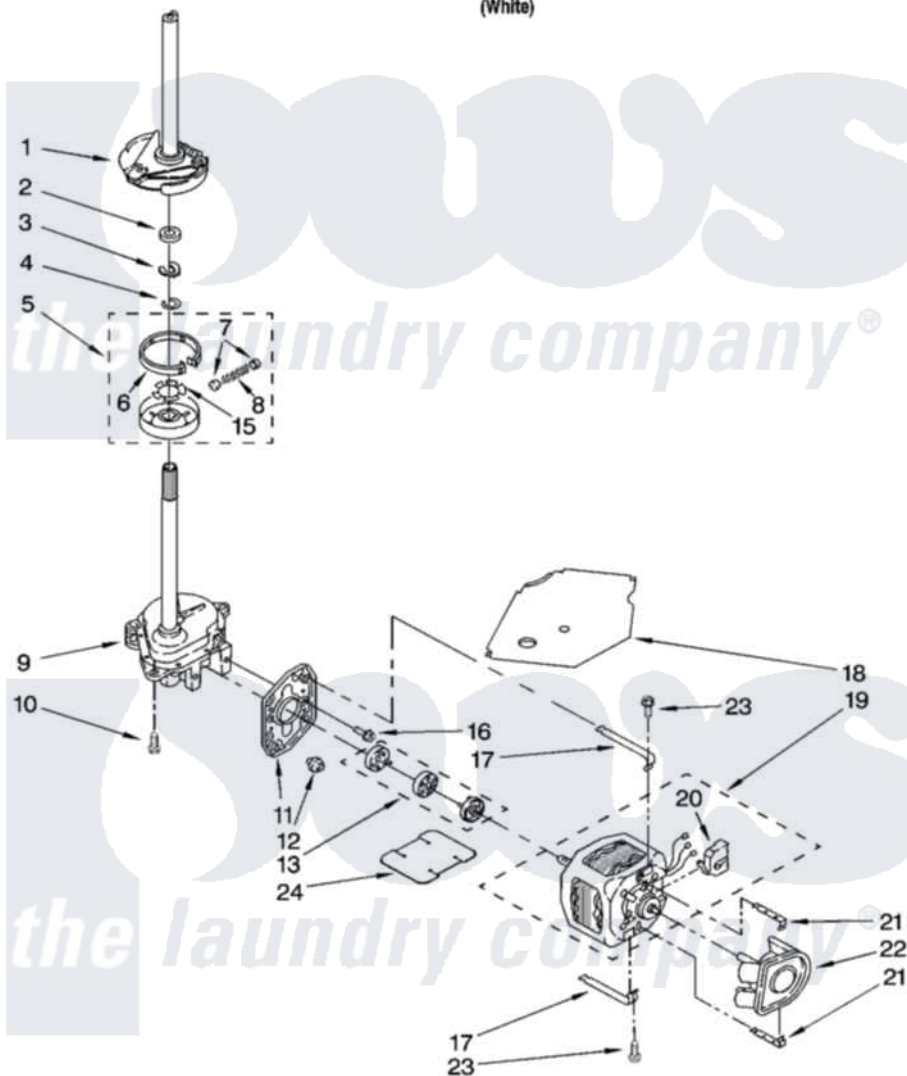

Whirlpool IP45002 05 - BRAKE, CLUTCH, GEARCASE, MOTOR AND PUMP PARTS

BRAKE, CLUTCH, GEARCASE, MOTOR AND PUMP PARTS

For Model: IP45002
(White)

8

8180641

Whirlpool [Residential Whirlpool IP45002 Washer Parts](#) Parts Diagram 05 - BRAKE, CLUTCH, GEARCASE, MOTOR AND PUMP PARTS

[Click on the part number to view part](#)

Item	Original Part Number	Replaced By	Status	Part Description
1	388952	285792		Basketdrive
2	63292			Washer, Spin Tube Thrust
3	62697	W10080230		Ring, Spin Tube Support
4	63283	285353		Ring
5	3951311	285785		Clutch
6	3951308	285790		Lining
7	62646			Cap, Clutch Spring
8	3946792			Spring And Damper Assembly
9	3360630	3360629		Gearcase
10	3357334	3400516		Screw Anti-Rattle
11	62611			Plate, Motor Mount To Gearcase
12	62691			Grommet, Motor
13	285753	285753A		Coupling
15	3355454			Clip, Main Drive

16	3400516		Screw Anti-Rattle
17	3349637	W10086010	Retainer, Motor
18	3362089		Shield, Tub To Motor
19	8528157	661600	Motor, Main Drive
20	3952056		Switch, Main Drive Motor
21	8546127		Retainer, Pump
22	3363394		Pump
23	3387485	273556	Screw, 10-16 X 5/8
24	3946532		Shield, Motor