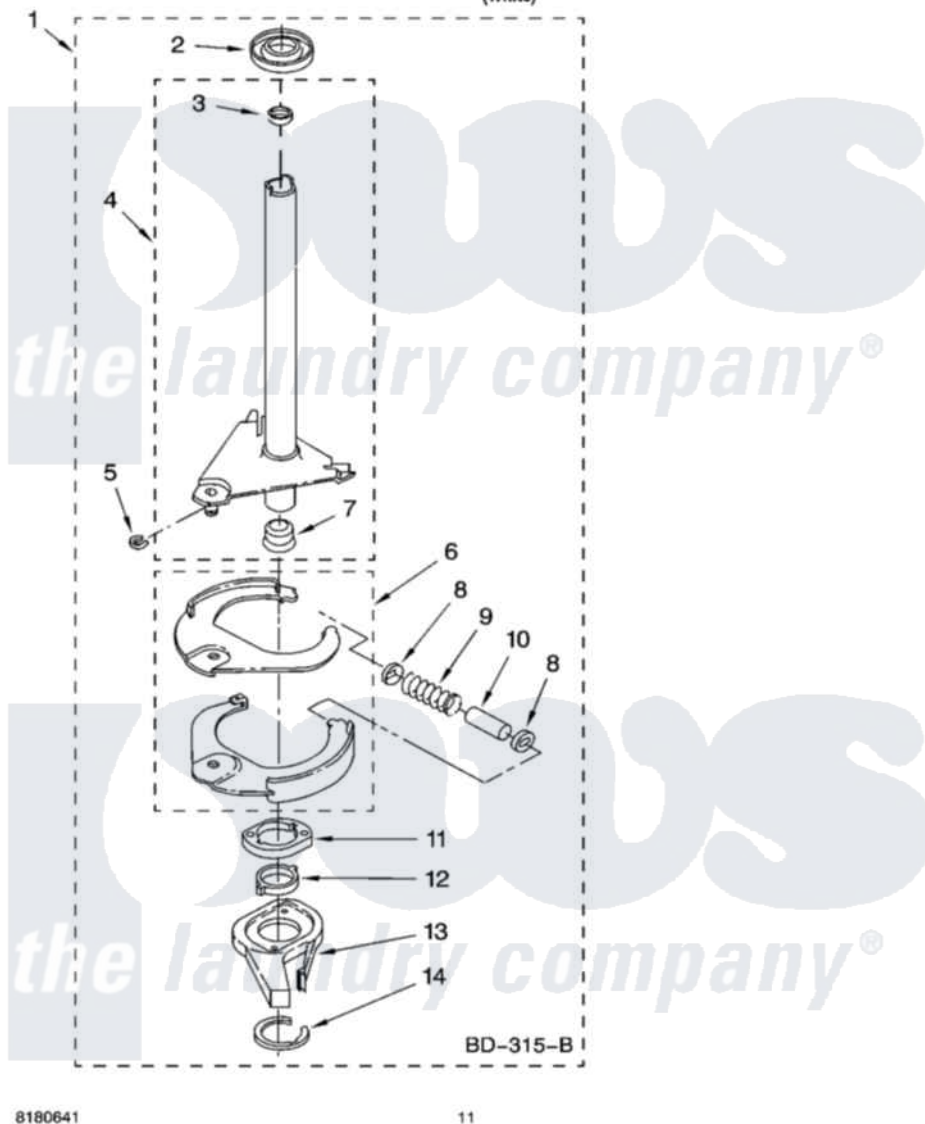

Whirlpool IP45002 07 - BRAKE AND DRIVE TUBE PARTS

BRAKE AND DRIVE TUBE PARTS

For Model: IP45002
(White)

8180641

11

Whirlpool [Residential Whirlpool IP45002 Washer Parts](#) Parts Diagram 07 - BRAKE AND DRIVE TUBE PARTS
Click on the part number to view part

Item	Original Part Number	Replaced By	Status	Part Description
1	388952	285792		Basketdrive
2	62658			Ring, Thrust
3	356427			Seal, Spin Pinion
4	64027	64208		Tube-Spin
5	64035	W10083190		Ring, Retaining
6	64232	285438		Shoe-Brake
7	62703	8546462		"T" Bearing, Spin Tube
8	3353956	285658		Sleeve
9	387806		Not Available	Spring, Brake
10	3355360	285658		Sleeve
11	661516	8546461		Cam, Brake Release
12	63022			Sleeve, Cam
13	64194	285790		Lining
14	90368	W10083200		Ring, Retaining
"	BLANK		Not Available	Following Parts Not Illustrated
"	285208			Lubricant