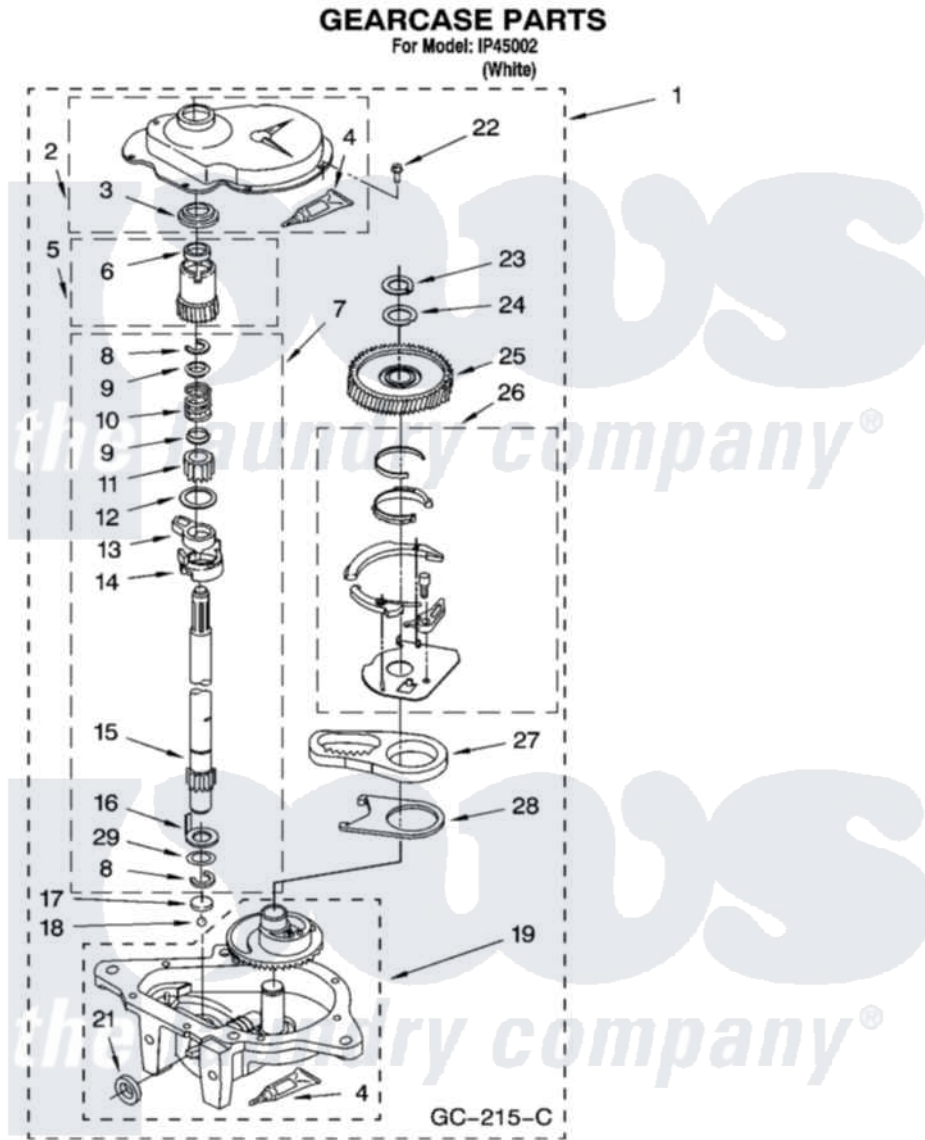

Whirlpool IP45002 08 - GEARCASE PARTS

12

8180641

Whirlpool [Residential Whirlpool IP45002 Washer Parts](#) Parts Diagram 08 - GEARCASE PARTS
Click on the part number to view part

Item	Original Part Number	Replaced By	Status	Part Description
1	3360630	3360629		Gearcase
2	285202			Cover, Gearcase
3	3349985			Seal, Gearcase Cover
4	285195			Sealer Sealer, Gasket
5	63320	285362		Gear and Pinion
6	356427			Seal, Spin Pinion
7	389387			Shaft, Agitator
8	90369		Not Available	Ring, Retaining (2)
9	62677			Retainer, Spring
10	62676			Spring, Agitator
11	63273	285509		Shaft, Agitator
12	62619			Washer, Agitator Gear
13	62580	285206		Cam-Agitator
14	62581	285206		Cam-Agitator
15	285509			Shaft, Agitator
16	62618			Washer, Cam Thrust

17	16018	285205	Bearing
18	85529	285205	Bearing
19	389230	285515	Gearcase
21	285352		Seal Kit, Thrust Plug
22	3351614		Screw, Gearcase Cover Mounting
23	3362552	285765	Ring-Retr
24	285735	285766	Washer Kit, Thrust
25	62570	285362	Gear and Pinon
26	388253	999516	Shelf-Glas
27	3349296	8546456	Rack, Connecting
28	62621		Actuator, Shift
29	388815		Washer, Intermediate 1 3976263 Miscellaneous Parts Bag 2 3976300 Washer, Inlet Hose 3 3366913 Clamp, Hose