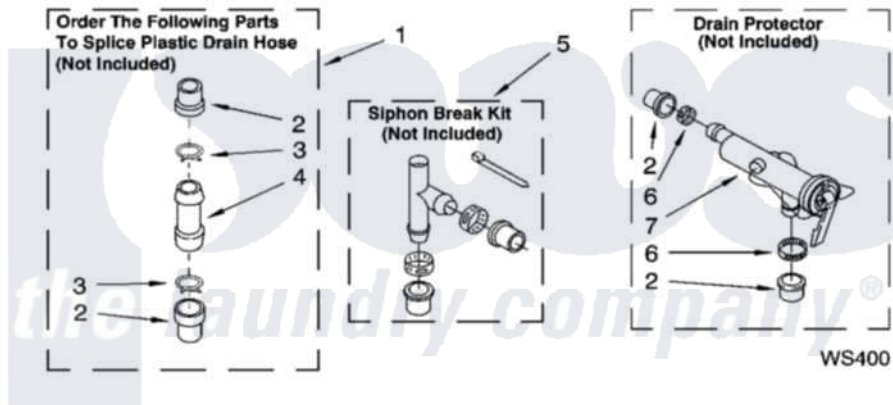

WATER SYSTEM PARTS

For Model: IP45002
(White)

8180641

13

Whirlpool [Residential Whirlpool IP45002 Washer Parts](#) Parts Diagram 09 - WATER SYSTEM PARTS
Click on the part number to view part

Item	Original Part Number	Replaced By	Status	Part Description
1	285442			Water System Parts
2	285321			Water System Parts
3	370447	285655		Clamp, Hose
4	16272			Connector, Straight
5	285320			Water System Parts
6	65349	285655		Clamp, Hose
7	367031			Water System Parts