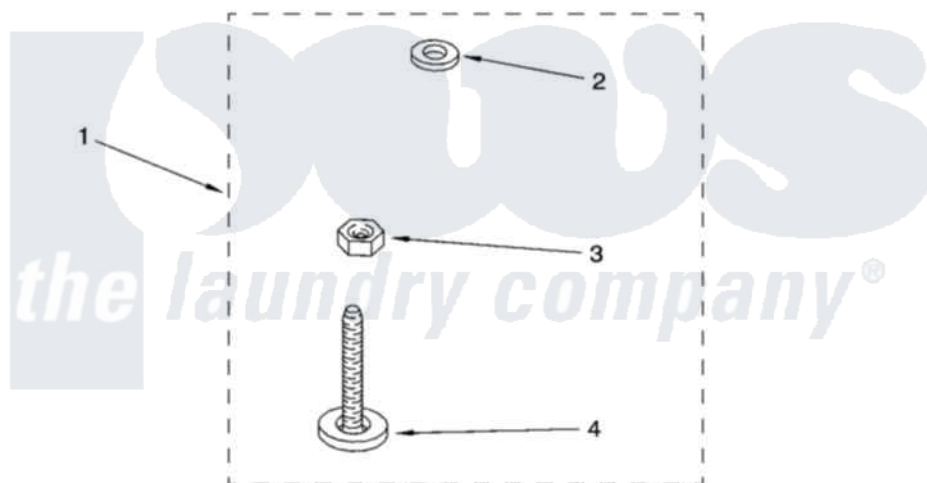

**Whirlpool IP45002 10 - MISCELLANEOUS PARTS, OPTIONAL PARTS
(NOT INCLUDED)**

MISCELLANEOUS PARTS

For Model: IP45002
(White)

Whirlpool [Residential Whirlpool IP45002 Washer Parts](#) Parts Diagram 10 - MISCELLANEOUS PARTS, OPTIONAL PARTS (NOT INCLUDED)

[Click on the part number to view part](#)

Item	Original Part Number	Replaced By	Status	Part Description
1	3957361			Miscellaneous Parts Bag
2	3976300	16123		Washer Inlet-Hose Miscellaneous Parts Must be Ordered Separately.
3	3359452			Nut, Lock
4	389102	W10001130		Foot, Leveling
	72017			Paint, Touch-Up
"	350938			Paint, Pressurized Spray B
"	350930			Paint, Pressurized Spray B
"	799344			Paint, Touch-Up)
"	BLANK		Not Available	OIL
"	350572			Oil
"	BLANK		Not Available	LUBRICANT
"	285208			Lubricant
"	BLANK		Not Available	SEALER