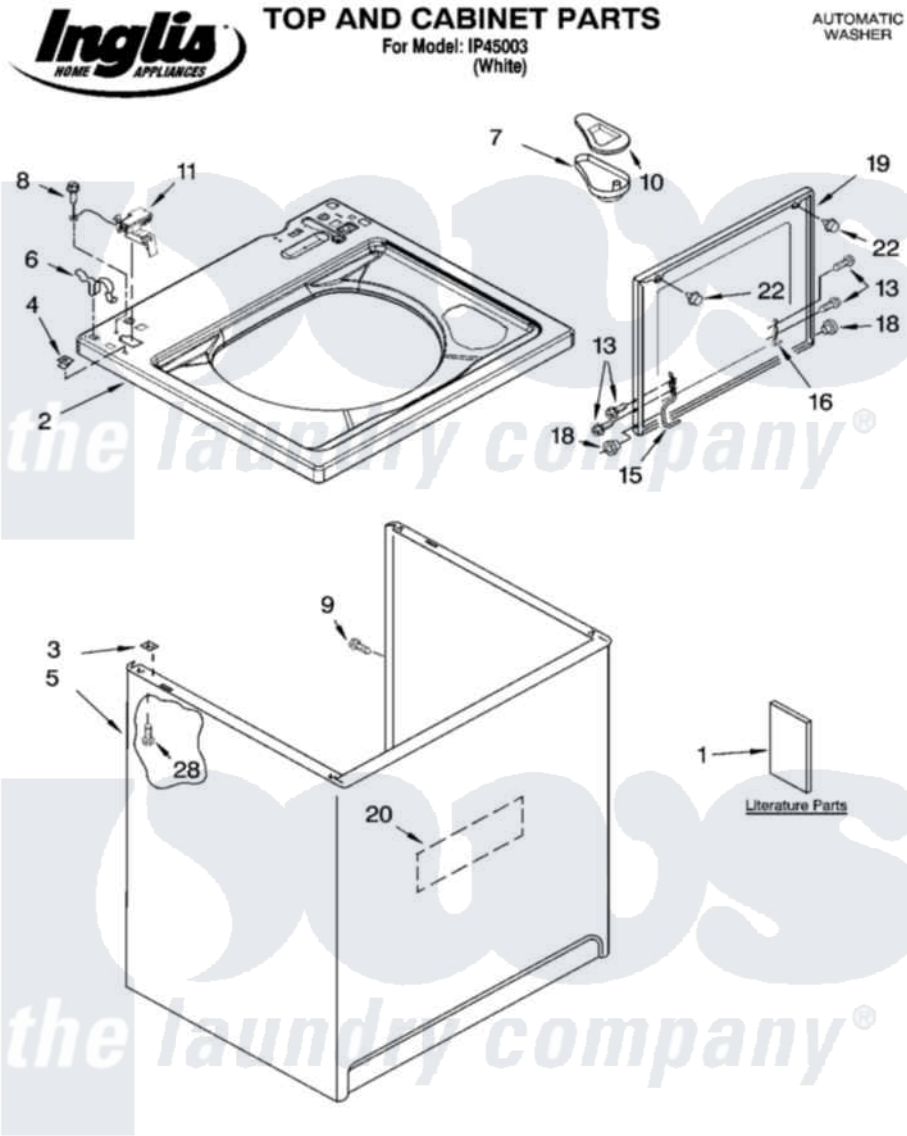

Whirlpool IP45003 01 - TOP AND CABINET PARTS

8-05 Litho in U.S.A. (dtd)

1

Part No. 8180790

Whirlpool [Residential Whirlpool IP45003 Washer Parts](#) Parts Diagram 01 - TOP AND CABINET PARTS
 Click on the part number to view part

Item	Original Part Number	Replaced By	Status	Part Description
1	3956025		Not Available	Installation Instructions
"	3955923		Not Available	Feature Sheet
"	3955877		Not Available	Use & Care Guide
"	8563611		Not Available	Wiring Diagram
2	8543451	8543447		Top
3	62750			Spacer, Cabinet To Top (4)
4	357213			Nut, Push-In
5	63424			Cabinet
6	62780			Clip, Top And Cabinet And Rear Panel
7	8519517			Dispenser, Bleach
8	3351614			Screw, Gearcase Cover Mounting
9	3357011	308685		Side Trim)
10	3955788			Cover, Dispenser
11	8318084			Switch, Lid
13	355274	W10119828		Screw, Lid Hinge Mounting

15	8559336	W10225136	Hinge 7 Pad Assembly
16	91770		Hinge, Lid
18	8319539		Bearing, Lid Hinge
19	8558398	W10193861	Lid
20	3976348		Absorber, Sound
22	9724509		Bumper, Lid
28	3390631		Screw, 10-16 X 3/8