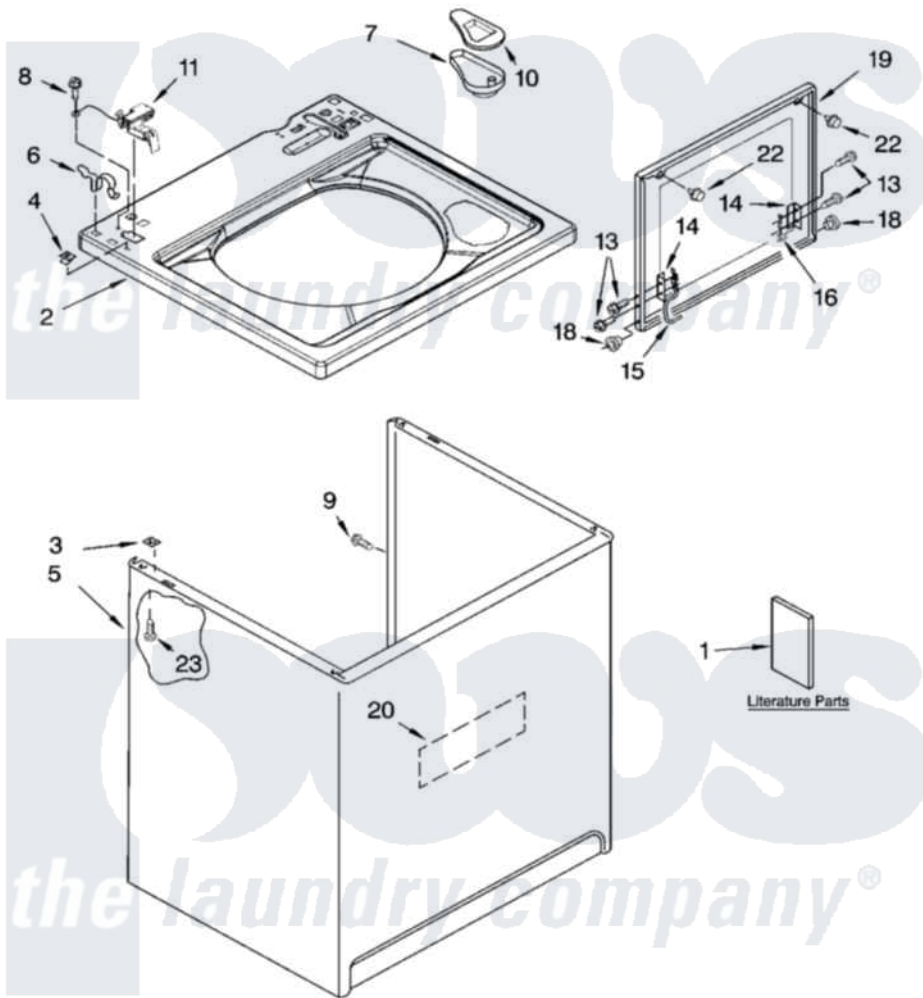

Whirlpool IP45004 01 - TOP AND CABINET PARTS

TOP AND CABINET PARTS

For Model: IP45004
(White)

AUTOMATIC
WASHER

11-05 Litho in U.S.A. (drd)

1

Part No. 8181005

Whirlpool [Residential Whirlpool IP45004 Washer Parts](#) Parts Diagram 01 - TOP AND CABINET PARTS

[Click on the part number to view part](#)

Item	Original Part Number	Replaced By	Status	Part Description
1	3958075		Not Available	Installation Instructions
"	3955923		Not Available	Feature Sheet
"	8578236		Not Available	Use & Care Guide
"	8563611		Not Available	Wiring Diagram
2	8543451	8543447		Top
3	62750			Spacer, Cabinet To Top (4)
4	357213			Nut, Push-In
5	63424			Cabinet
6	62780			Clip, Top And Cabinet And Rear Panel
7	8519517			Dispenser, Bleach
8	3351614			Screw, Gearcase Cover Mounting
9	3357011	308685		Side Trim)
10	3955788			Cover, Dispenser
11	8318084			Switch, Lid
13	355274	W10119828		Screw, Lid Hinge Mounting

14	21097		Pad, Lid Hinge
15	8559336	W10225136	Hinge 7 Pad Assembly
16	91770		Hinge, Lid
18	8319539		Bearing, Lid Hinge
19	8558398	W10193861	Lid
20	3976348		Absorber, Sound
22	9724509		Bumper, Lid
23	3390631		Screw, 10-16 X 3/8