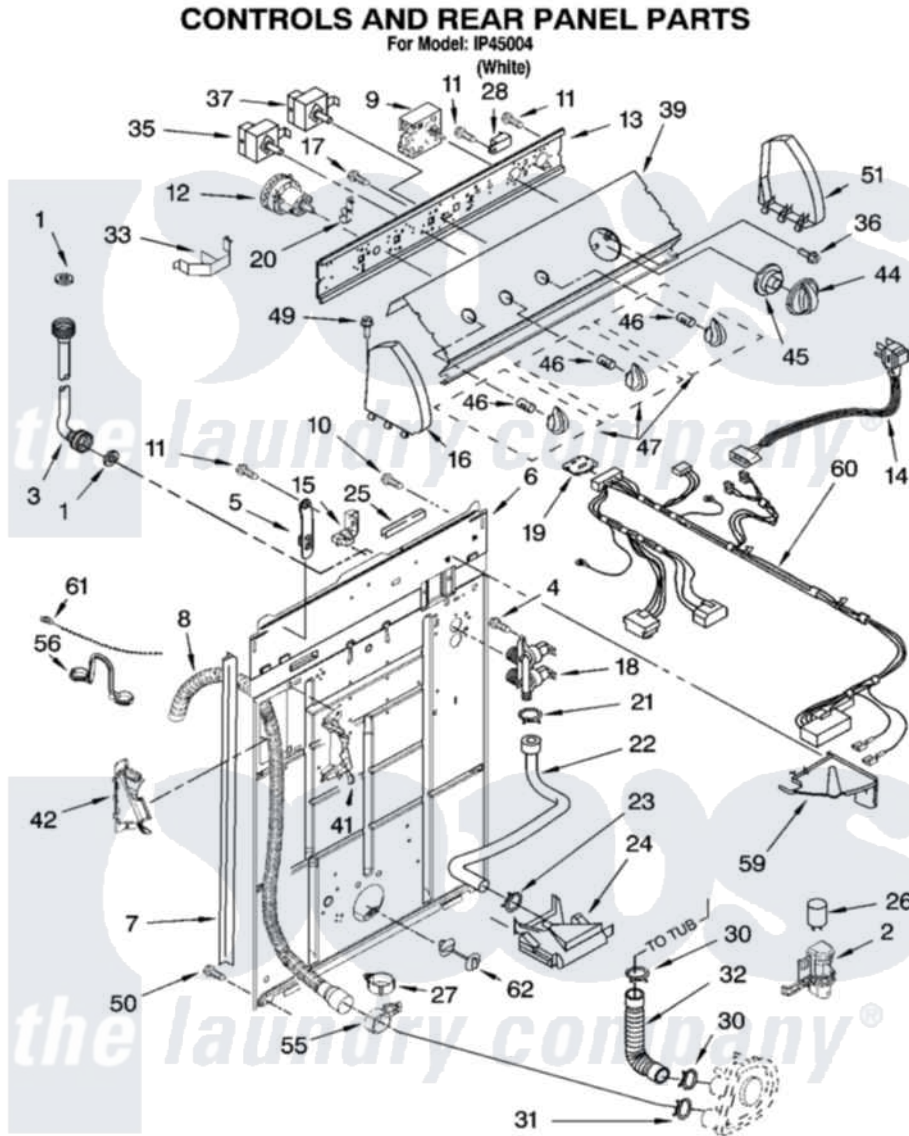

Whirlpool IP45004 02 - CONTROLS AND REAR PANEL PARTS

8181005

3

Whirlpool [Residential Whirlpool IP45004 Washer Parts](#) Parts Diagram 02 - CONTROLS AND REAR PANEL PARTS
Click on the part number to view part

Item	Original Part Number	Replaced By	Status	Part Description
1	3976300	16123		Washer Inlet-Hose Miscellaneous Parts Must be Ordered Separately.
2	8318046			Clip, Capacitor
3	8571377	89503		Hose-Inlet
"	8571378	89503		Hose-Inlet
4	9740848			Screw, Mixing Valve Mounting
5	8568314			Strap, Console
6	8318015			Panel, Rear
7	62747			Pad, Rear Panel
8	8559373	W10096921		Drain Hose Assembly
9	8541270			Timer, Control
10	3351614			Screw, Gearcase Cover Mounting
11	90767			Screw, 8A X 3/8 HeX Washer Head Tapping
12	3366845	W10339326		Switch-WL
13	3948608			Bracket, Control