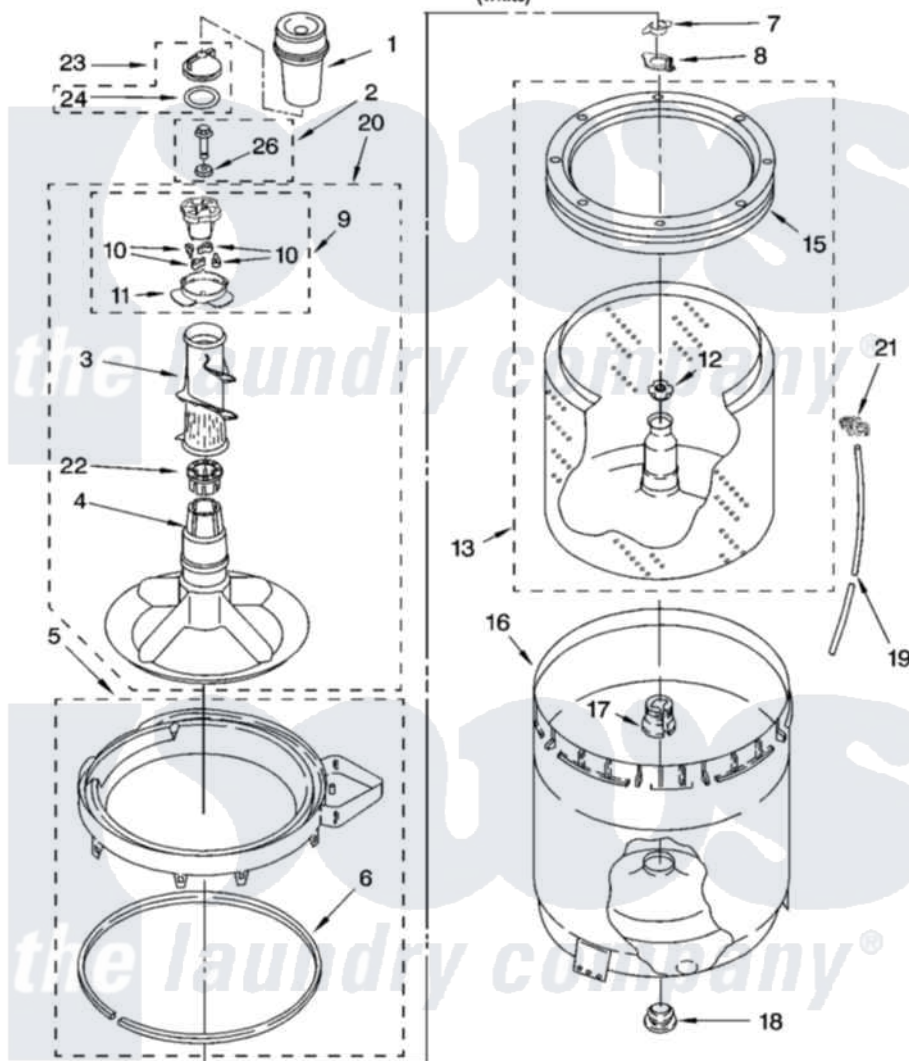

Whirlpool IP45004 03 - AGITATOR, BASKET AND TUB PARTS

AGITATOR, BASKET AND TUB PARTS

For Model: IP45004
(White)

8181005

5

Whirlpool [Residential Whirlpool IP45004 Washer Parts](#) Parts Diagram 03 - AGITATOR, BASKET AND TUB PARTS
Click on the part number to view part

Item	Original Part Number	Replaced By	Status	Part Description
1	63580			Dispenser, Fabric Softener
2	358237			Screw And Washer
3	3363003			Mover, Clothes
4	3347288			Agitator
5	8528150	W10445870		Ring-Tub
6	3976308			Gasket, Tub Ring
7	3354845			Clip, Agitator
8	8543666			Washer, Agitator
9	3363663	285811		Cam-Agitator
10	3366877	80040		Dog-Agitator
11	3363661			Bearing, Driven Cam
12	21366			Nut, Spanner
13	8526016	W10389328		Clothes Container, Assembly
15	8519788	387240		Ring, Balance
16	63849			Strain Relief, Power Cord
17	389140			Tub Block, Basket Drive

18	383727		Gasket, Centerpod
19	3347780	353244	Hose, Pressure Switch
20	3946501		Agitator, Assembly
21	2219077		Clip, Pressure Switch Hose
22	3350389	285587	Washer
23	3354733	W10074580	Cap, Barrier
24	3348855	W10072840	Fabric Softener
26	3949550		Washer